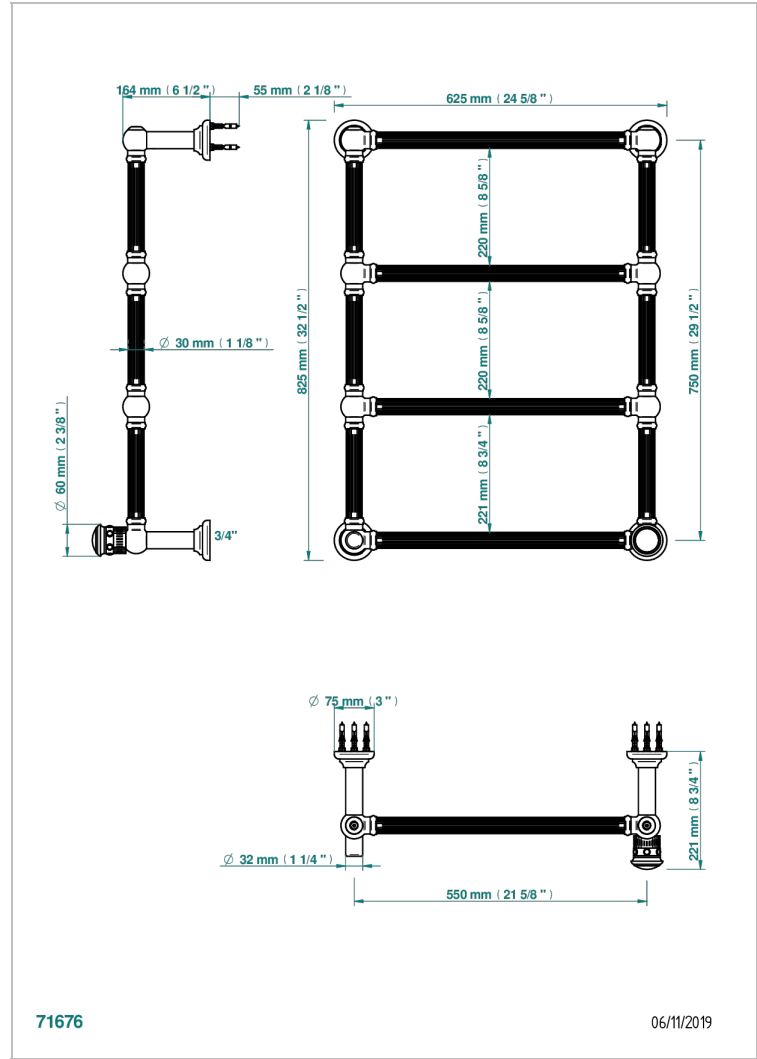

TROCADERO LAPIS LAZULI

U7B-TWF4H1

Traditional towel warmer with fluted tube, 4 rails, 625 mm x 825 mm, hydronic with 1 stylised handle

THG[®]
PARIS

CHARACTERISTIC

- Trocadéro Lapis Lazuli
- Traditional towel warmer with fluted tube, 4 rails, 625 mm x 825 mm, hydronic with 1 stylised handle

TECHNICAL SPECS

- Pression : 0,5 bars < P < 3 bars (recommandée)
- Pressure : 7.25 psi < P < 43.5 psi (advised)
- Température eau maximale conseillée : 60°C
- Maximum water temperature advised: 140°F
- Hauteur minimale au sol (maximum height from the ground) : 60 cm (24")
- Puissance / Power : 86W à Delta T 30