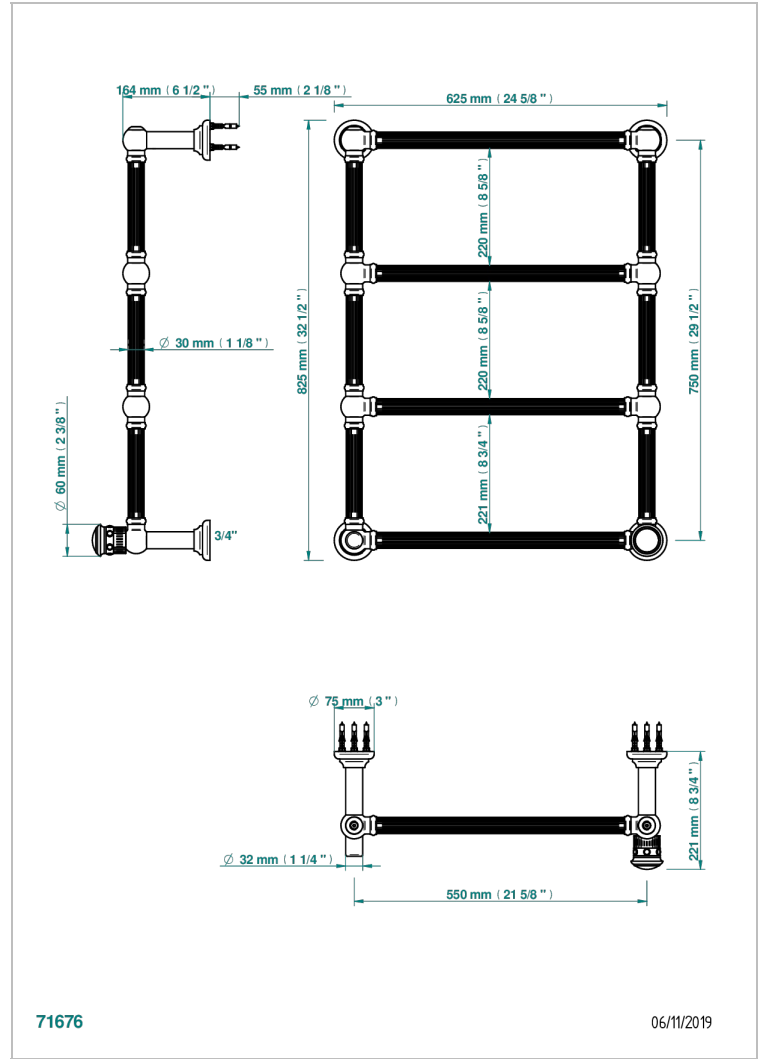

# TROCADERO LAPIS LAZULI

U7B-TWF4H1

Traditional towel warmer with fluted tube, 4 rails, 625 mm x 825 mm, hydronic with 1 stylised handle

THG<sup>®</sup>  
PARIS

## CARACTERÍSTICAS

- Trocadero Lapis Lazuli
- Traditional towel warmer with fluted tube, 4 rails, 625 mm x 825 mm, hydronic with 1 stylised handle

## ESPECIFICACIONES TÉCNICAS

- Pression : 0,5 bars < P < 3 bars (recommandée)
- Pressure : 7.25 psi < P < 43.5 psi (advised)
- Température eau maximale conseillée : 60°C
- Maximum water temperature advised: 140°F
- Hauteur minimale au sol (maximum height from the ground) : 60 cm (24")
- Puissance / Power : 86W à Delta T 30