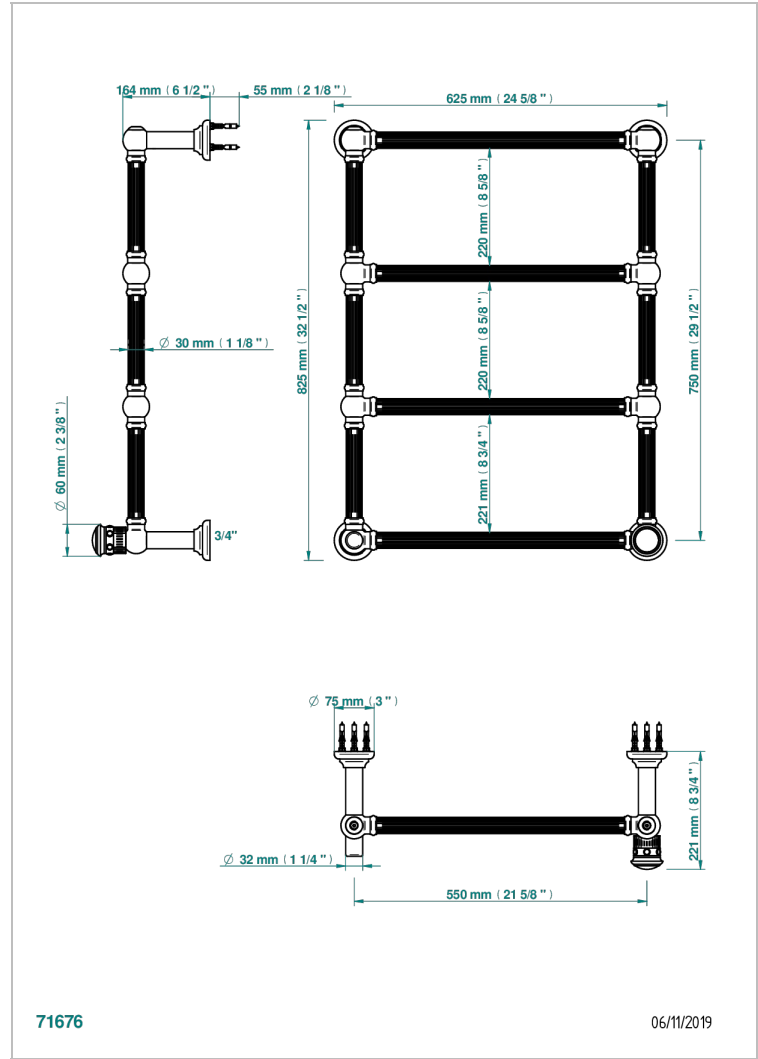

# TROCADERO LAPIS LAZULI

U7B-TWF4H1

THG<sup>®</sup>  
PARIS

Traditional towel warmer with fluted tube, 4 rails, 625 mm x 825 mm, hydronic with 1 stylised handle

## CHARACTERISTIC

- Trocadéro Lapis Lazuli
- Traditional towel warmer with fluted tube, 4 rails, 625 mm x 825 mm, hydronic with 1 stylised handle

## TECHNICAL SPECS

- Pression : 0,5 bars < P < 3 bars (recommandée)
- Pressure : 7.25 psi < P < 43.5 psi (advised)
- Température eau maximale conseillée : 60°C
- Maximum water temperature advised: 140°F
- Hauteur minimale au sol (maximum height from the ground) : 60 cm (24")
- Puissance / Power : 86W à Delta T 30