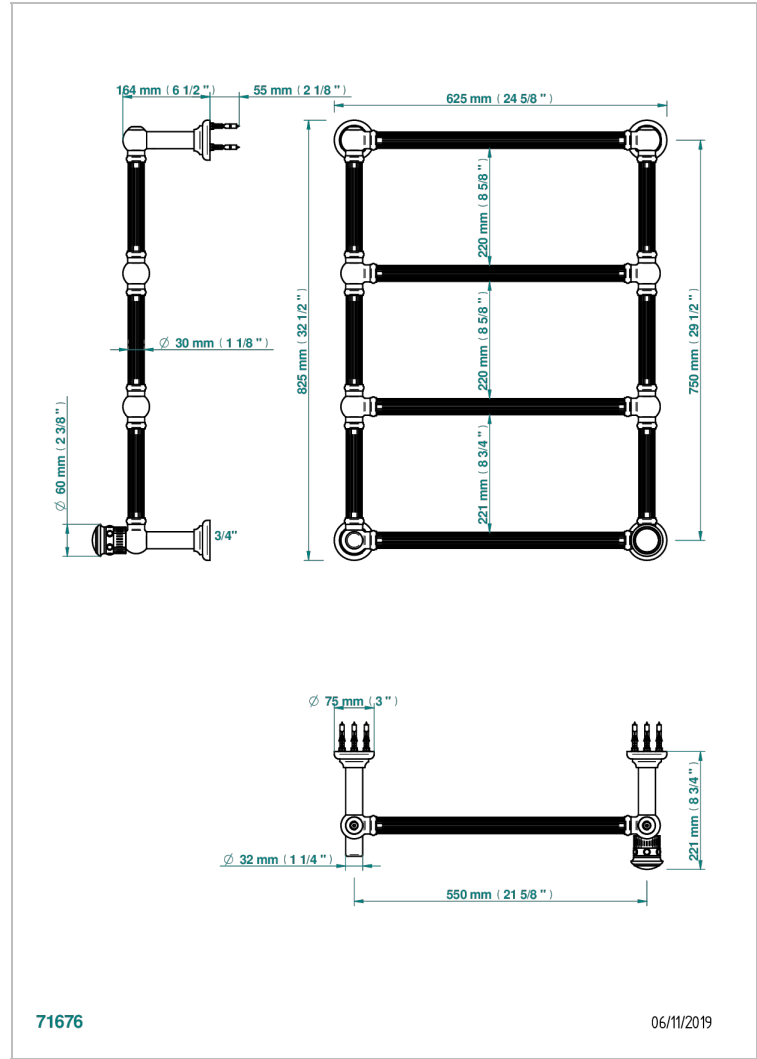

TROCADERO LAPIS LAZULI

U7B-TWF4H1

Traditional towel warmer with fluted tube, 4 rails, 625 mm x 825 mm, hydronic with 1 stylised handle

THG[®]
PARIS

CARACTERÍSTICAS

- Trocadero Lapis Lazuli
- Traditional towel warmer with fluted tube, 4 rails, 625 mm x 825 mm, hydronic with 1 stylised handle

ESPECIFICACIONES TÉCNICAS

- Pression : 0,5 bars < P < 3 bars (recommandée)
- Pressure : 7.25 psi < P < 43.5 psi (advised)
- Température eau maximale conseillée : 60°C
- Maximum water temperature advised: 140°F
- Hauteur minimale au sol (maximum height from the ground) : 60 cm (24")
- Puissance / Power : 86W à Delta T 30