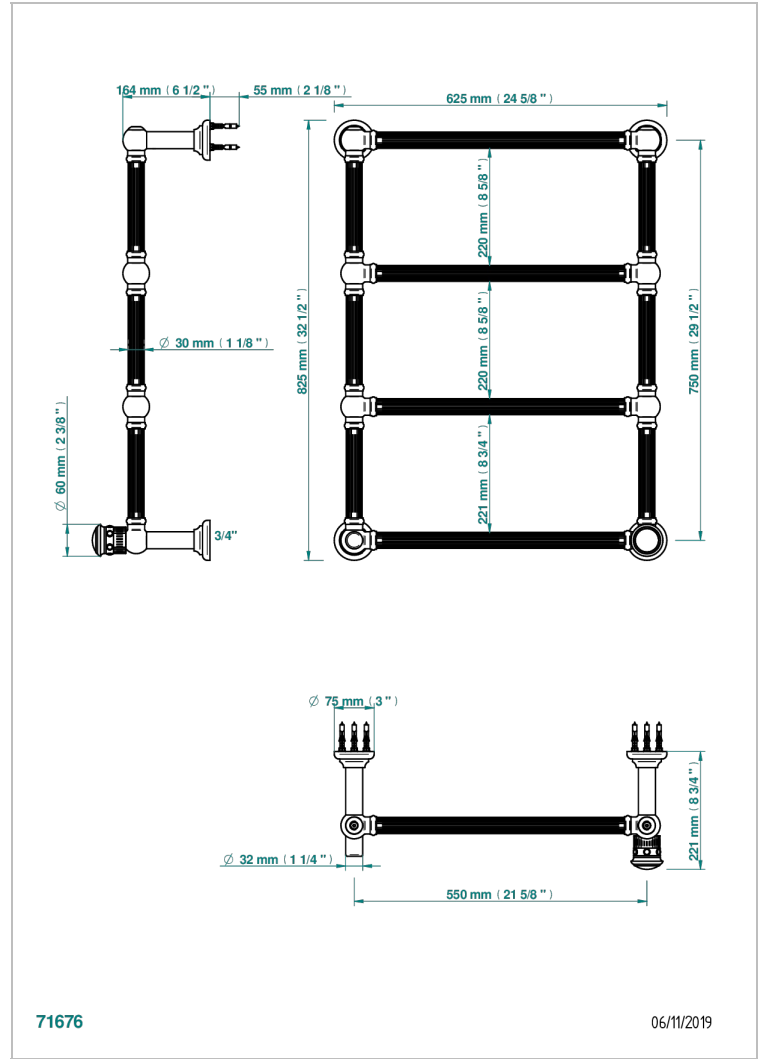

TROCADERO LAPIS LAZULI

U7B-TWF4H1

THG[®]
PARIS

Traditional towel warmer with fluted tube, 4 rails, 625 mm x 825 mm, hydronic with 1 stylised handle

CHARACTERISTIC

- Trocadero Lapis Lazuli
- Traditional towel warmer with fluted tube, 4 rails, 625 mm x 825 mm, hydronic with 1 stylised handle

TECHNICAL SPECS

- Pression : 0,5 bars < P < 3 bars (recommandée)
- Pressure : 7.25 psi < P < 43.5 psi (advised)
- Température eau maximale conseillée : 60°C
- Maximum water temperature advised: 140°F
- Hauteur minimale au sol (maximum height from the ground) : 60 cm (24")
- Puissance / Power : 86W à Delta T 30