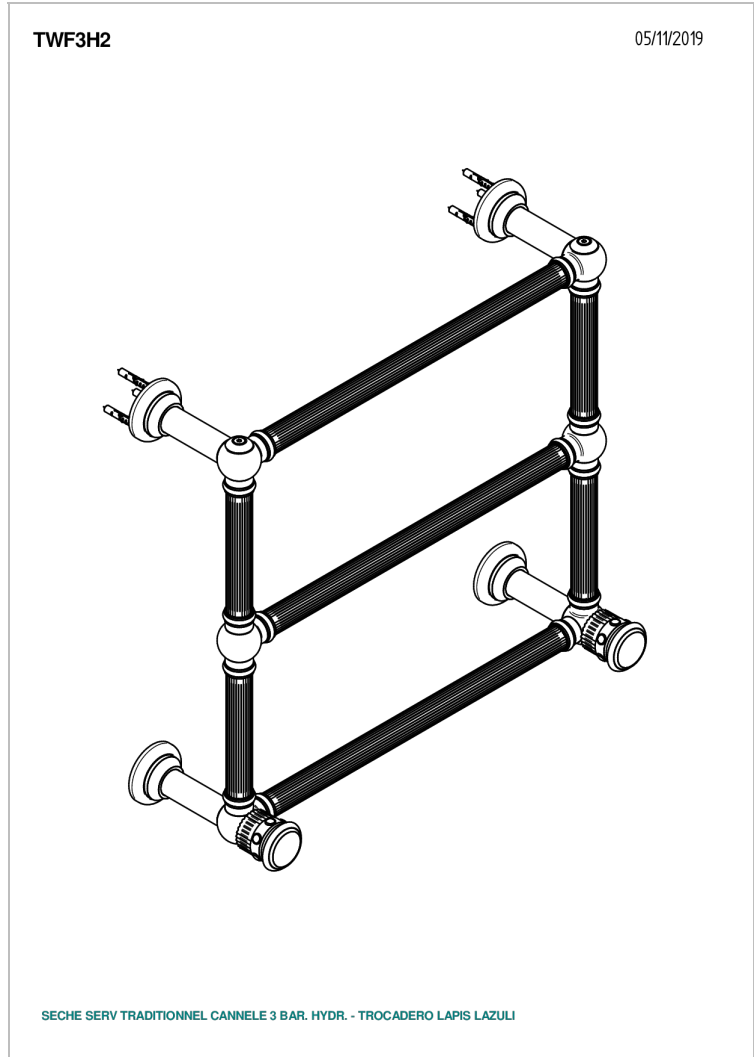

TROCADERO LAPIS LAZULI

U7B-TWF3H2

Traditional towel warmer with fluted tube, 3 rails, 625 mm x 575 mm, hydronic with 2 stylised handles

THG[®]
PARIS

CHARACTERISTIC

- Trocadéro Lapis Lazuli
- Traditional towel warmer with fluted tube, 3 rails, 625 mm x 575 mm, hydronic with 2 stylised handles

TECHNICAL SPECS

- Pression : 0,5 bars < P < 3 bars (recommandée)
- Pressure : 7.25 psi < P < 43.5 psi (advised)
- Température eau maximale conseillée : 60°C
- Maximum water temperature advised: 140°F
- Hauteur minimale au sol (maximum height from the ground) : 60 cm (24")
- Puissance / Power : 64W à Delta T 30