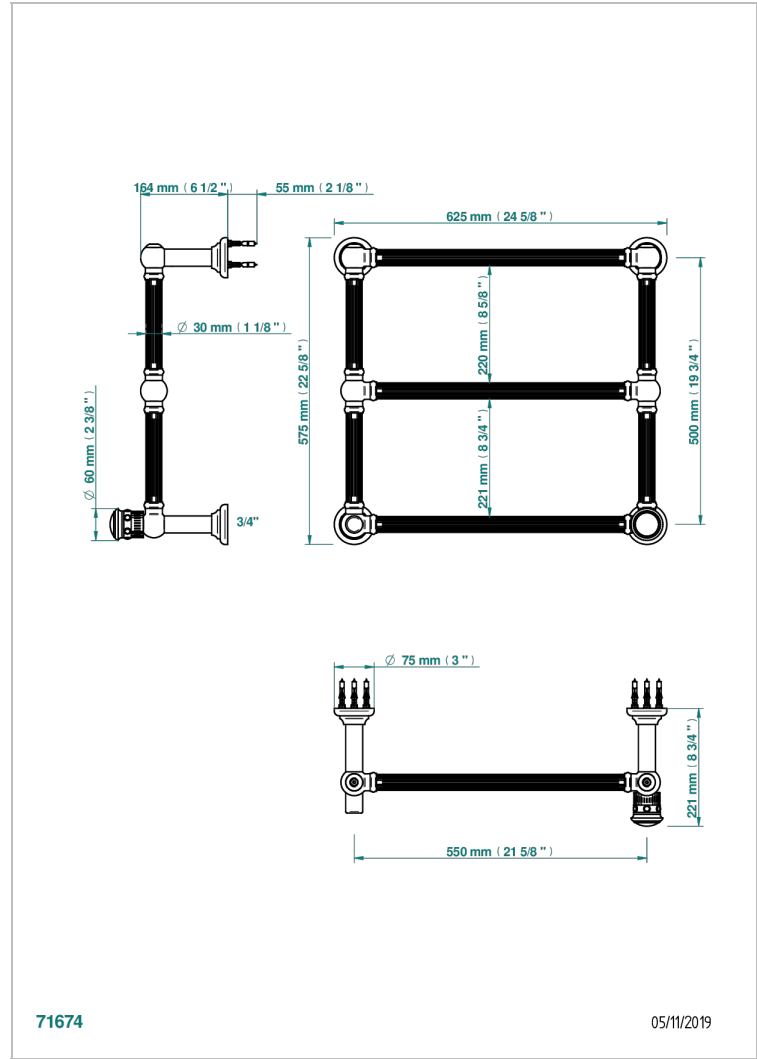

TROCADERO LAPIS LAZULI

U7B-TWF3H1

THG[®]
PARIS

Traditional towel warmer with fluted tube, 3 rails, 625 mm x 575 mm, hydronic with 1 stylised handle

71674

05/11/2019

CARACTERÍSTICAS

- Trocadero Lapis Lazuli
- Traditional towel warmer with fluted tube, 3 rails, 625 mm x 575 mm, hydronic with 1 stylised handle

ESPECIFICACIONES TÉCNICAS

- Pression : 0,5 bars < P < 3 bars (recommandée)
- Pressure : 7.25 psi < P < 43.5 psi (advised)
- Température eau maximale conseillée : 60°C
- Maximum water temperature advised: 140°F
- Hauteur minimale au sol (maximum height from the ground) : 60 cm (24")
- Puissance / Power : 64W à Delta T 30