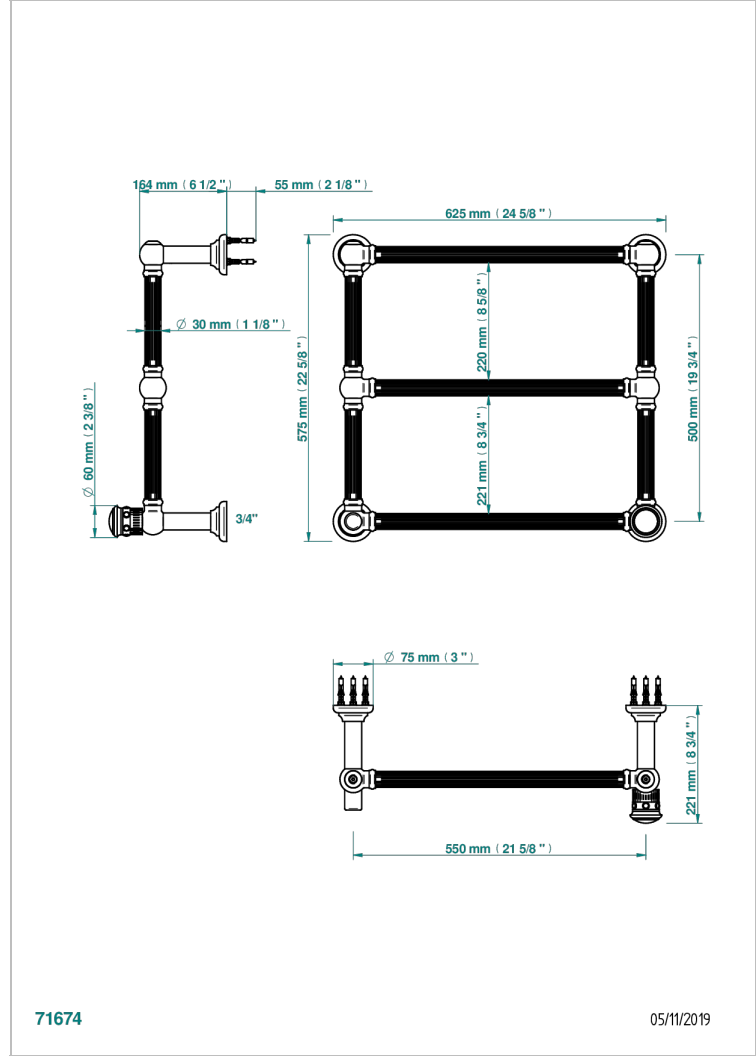

# TROCADERO LAPIS LAZULI

U7B-TWF3H1

Traditional towel warmer with fluted tube, 3 rails, 625 mm x 575 mm, hydronic with 1 stylised handle

71674

05/11/2019

## CHARACTERISTIC

- Trocadéro Lapis Lazuli
- Traditional towel warmer with fluted tube, 3 rails, 625 mm x 575 mm, hydronic with 1 stylised handle

## TECHNICAL SPECS

- Pression : 0,5 bars < P < 3 bars (recommandée)
- Pressure : 7.25 psi < P < 43.5 psi (advised)
- Température eau maximale conseillée : 60°C
- Maximum water temperature advised: 140°F
- Hauteur minimale au sol (maximum height from the ground) : 60 cm (24")
- Puissance / Power : 64W à Delta T 30