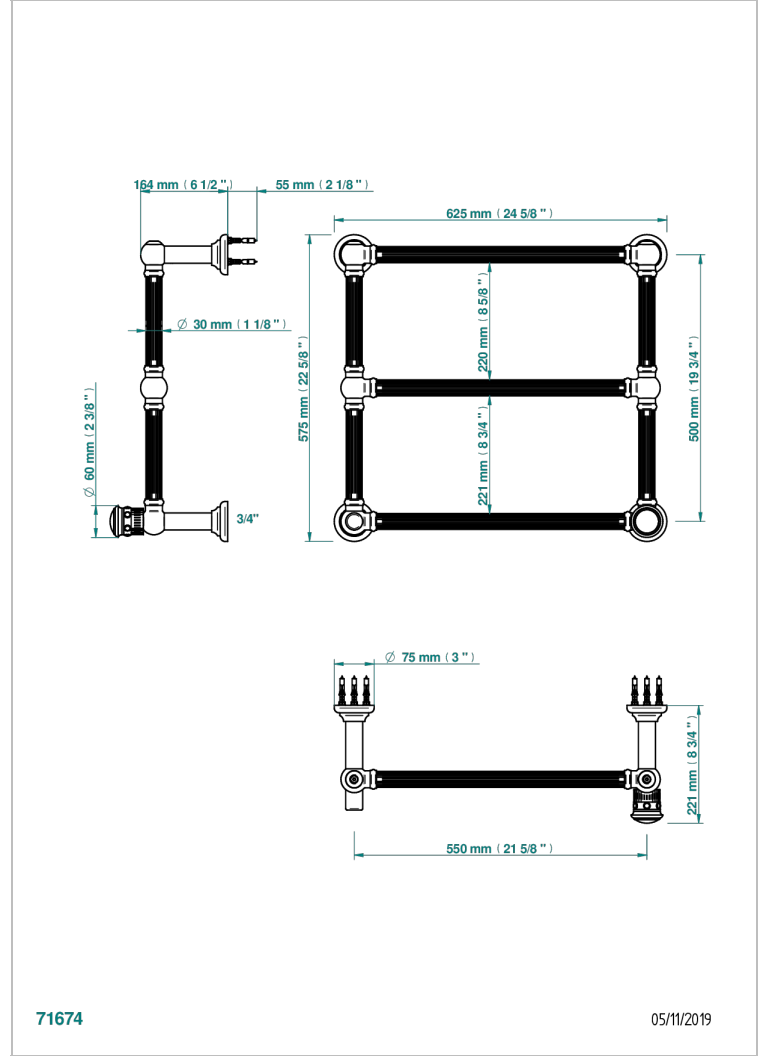

TROCADERO LAPIS LAZULI

U7B-TWF3H1

THG[®]
PARIS

Traditional towel warmer with fluted tube, 3 rails, 625 mm x 575 mm, hydronic with 1 stylised handle

71674

05/11/2019

CARACTERÍSTICAS

- Trocadero Lapis Lazuli
- Traditional towel warmer with fluted tube, 3 rails, 625 mm x 575 mm, hydronic with 1 stylised handle

ESPECIFICACIONES TÉCNICAS

- Pression : 0,5 bars < P < 3 bars (recommandée)
- Pressure : 7.25 psi < P < 43.5 psi (advised)
- Température eau maximale conseillée : 60°C
- Maximum water temperature advised: 140°F
- Hauteur minimale au sol (maximum height from the ground) : 60 cm (24")
- Puissance / Power : 64W à Delta T 30