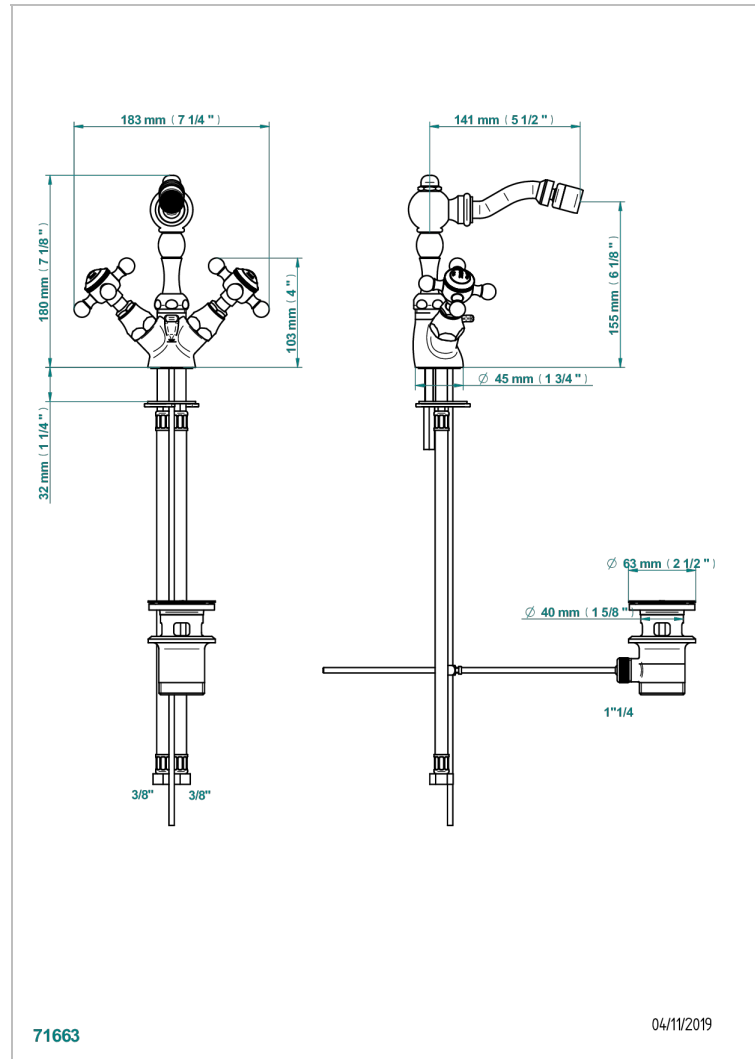

1900

G25-3202/W

1-hole bidet mixer with swivel jets handshower with waste - WRAS approved

CHARACTERISTIC

- WRAS : 2007310

STANDARDS

AVAILABLE FINITIONS

Antique nickel - H28
Black ceram - D30
Blush PVD - H62
Brass color PVD - H49
Brown bronze color PVD - F33
Gold color PVD - H52