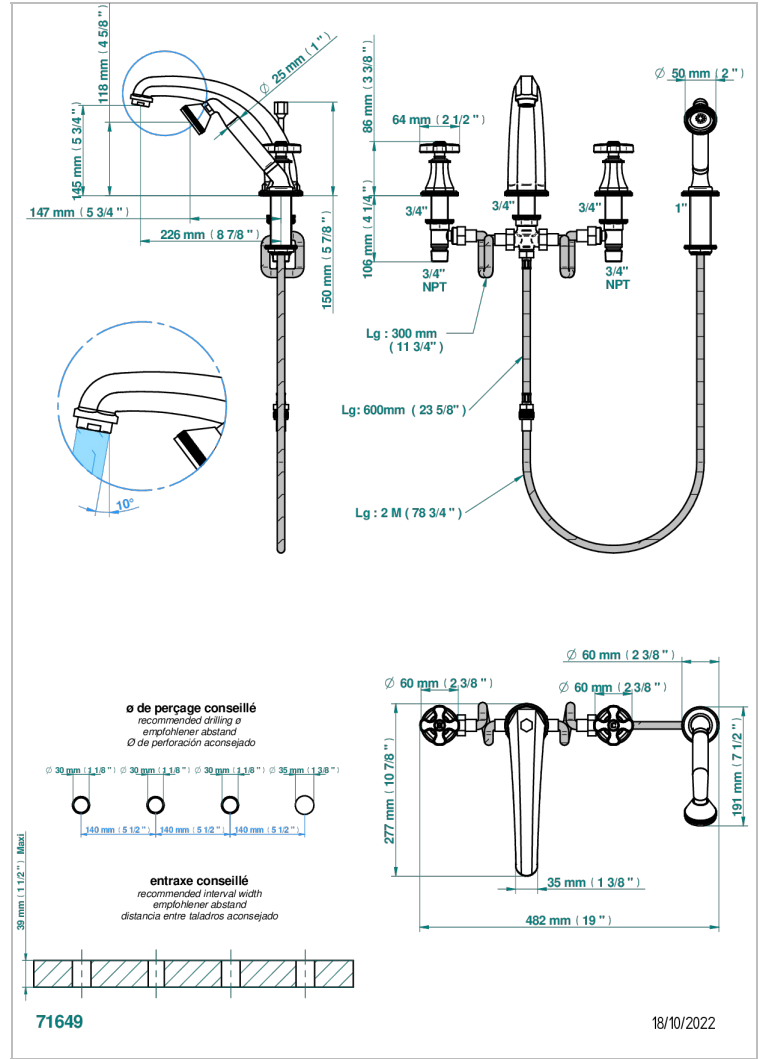

Rim mounted 4-hole bath/shower mixer, diverter to super goliath high spout - WRAS approved

### CHARACTERISTIC

- WRAS : 2111303