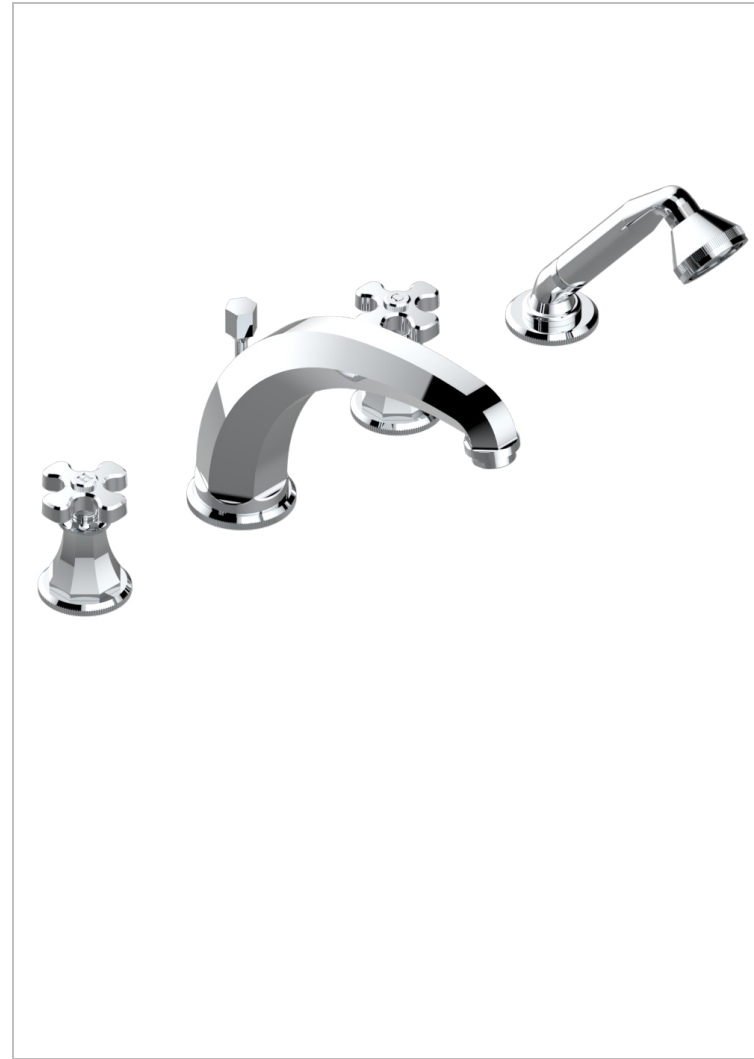

Rim mounted 4-hole bath/shower mixer, diverter to super goliath high spout - WRAS approved

### CHARACTERISTIC

- WRAS : 2111303

### AVAILABLE FINITIONS

- Antique nickel - H28
- Black ceram - D30
- Blush PVD - H62
- Brass color PVD - H49
- Brown bronze color PVD - F33
- Gold color PVD - H52

- Graphite PVD - H64
- Lacquered light bronze - D01
- Matt Umber PVD - H67
- Matt blush PVD - H60
- Matt brass color PVD - H50
- Matt brown bronze color PVD - F34