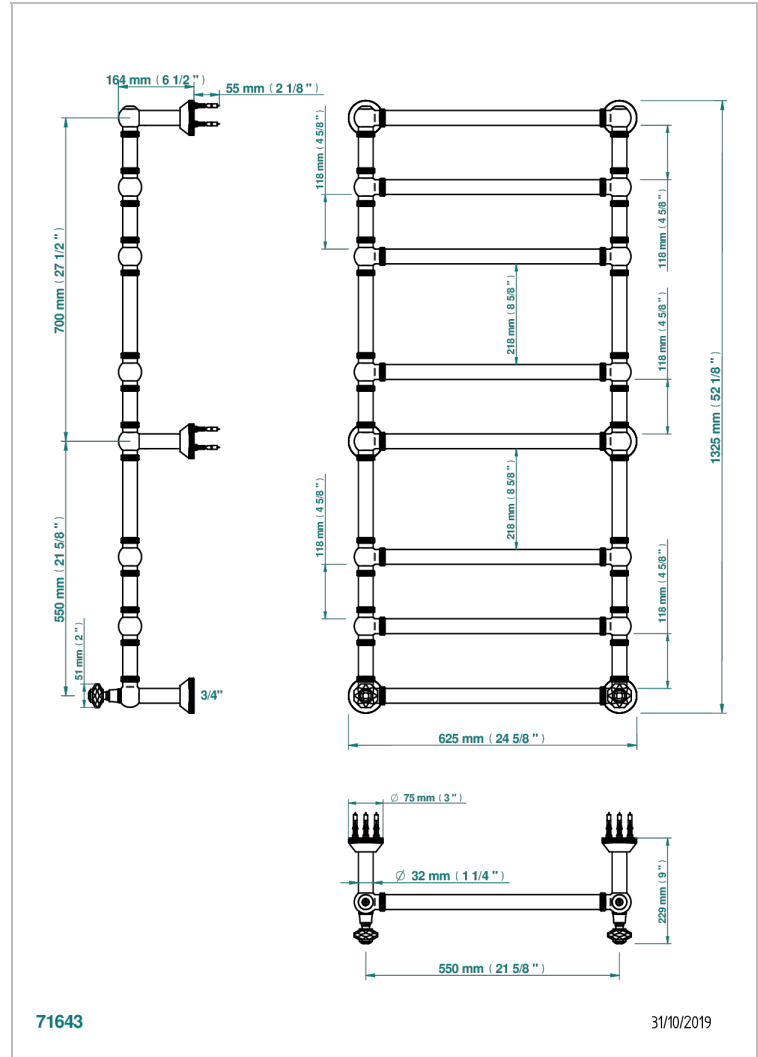

Traditional towel warmer with knurled ring, 8 rails, 623 mm x 1323 mm, hydronic with 2 stylised handles

CARACTERÍSTICAS

- Tradition Crystal
- Traditional towel warmer with knurled ring, 8 rails, 623 mm x 1323 mm, hydronic with 2 stylised handles

ESPECIFICACIONES TÉCNICAS

- Pression : 0,5 bars < P < 3 bars (recommandée)
- Pressure : 7.25 psi < P < 43.5 psi (advised)
- Température eau maximale conseillée : 60°C
- Maximum water temperature advised: 140°F
- Hauteur minimale au sol (maximum height from the ground) : 60 cm (24")
- Puissance / Power : 171W à Delta T 30