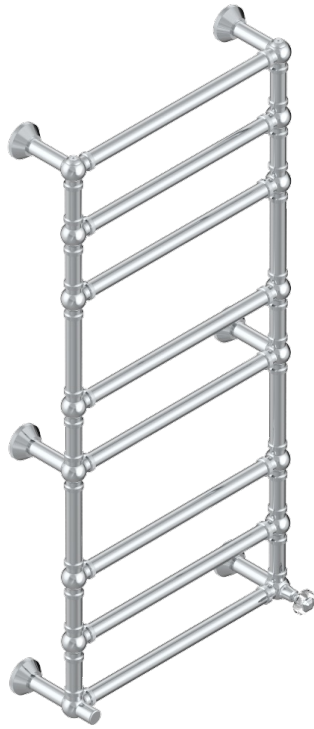

Traditional towel warmer with knurled ring, 8 rails, 623 mm x 1323 mm, hydronic with 1 stylised handle

### CARACTERÍSTICAS

- Tradition Crystal
- Traditional towel warmer with knurled ring, 8 rails, 623 mm x 1323 mm, hydronic with 1 stylised handle

### ESPECIFICACIONES TÉCNICAS

- Pression : 0,5 bars < P < 3 bars (recommandée)
- Pressure : 7.25 psi < P < 43.5 psi (advised)
- Température eau maximale conseillée : 60°C
- Maximum water temperature advised: 140°F
- Hauteur minimale au sol (maximum height from the ground) : 60 cm (24")
- Puissance / Power : 171W à Delta T 30

### ACABADOS DISPONIBLES

Bronce claro - D01  
Cromo - A02  
Cromo mate - C02  
Dorado - F01  
Dorado mate - F07  
Dorado pálido - F30

Dorado pálido mate (sin barniz) - F31  
Níquel - B01  
Níquel mate - C01  
Pvd blush - H62  
Pvd blush mate - H60  
Pvd color latón - H49