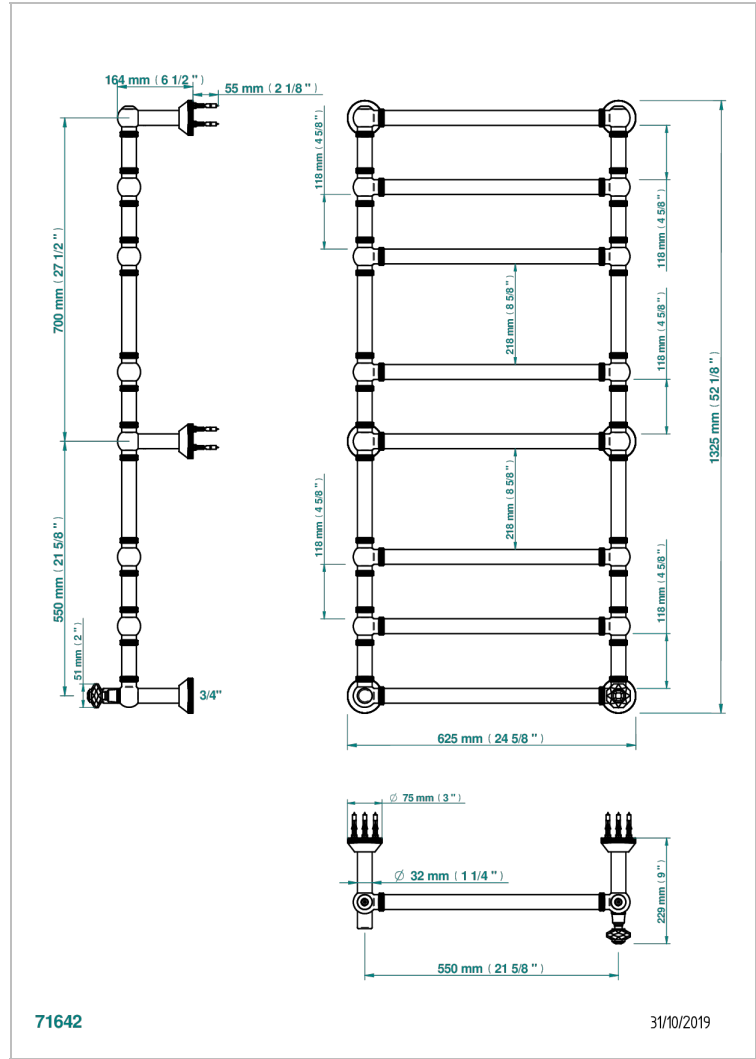

Traditional towel warmer with knurled ring, 8 rails, 623 mm x 1323 mm, hydronic with 1 stylised handle

### CARACTERÍSTICAS

- Tradition Crystal
- Traditional towel warmer with knurled ring, 8 rails, 623 mm x 1323 mm, hydronic with 1 stylised handle

### ESPECIFICACIONES TÉCNICAS

- Pression : 0,5 bars < P < 3 bars (recommandée)
- Pressure : 7.25 psi < P < 43.5 psi (advised)
- Température eau maximale conseillée : 60°C
- Maximum water temperature advised: 140°F
- Hauteur minimale au sol (maximum height from the ground) : 60 cm (24")
- Puissance / Power : 171W à Delta T 30