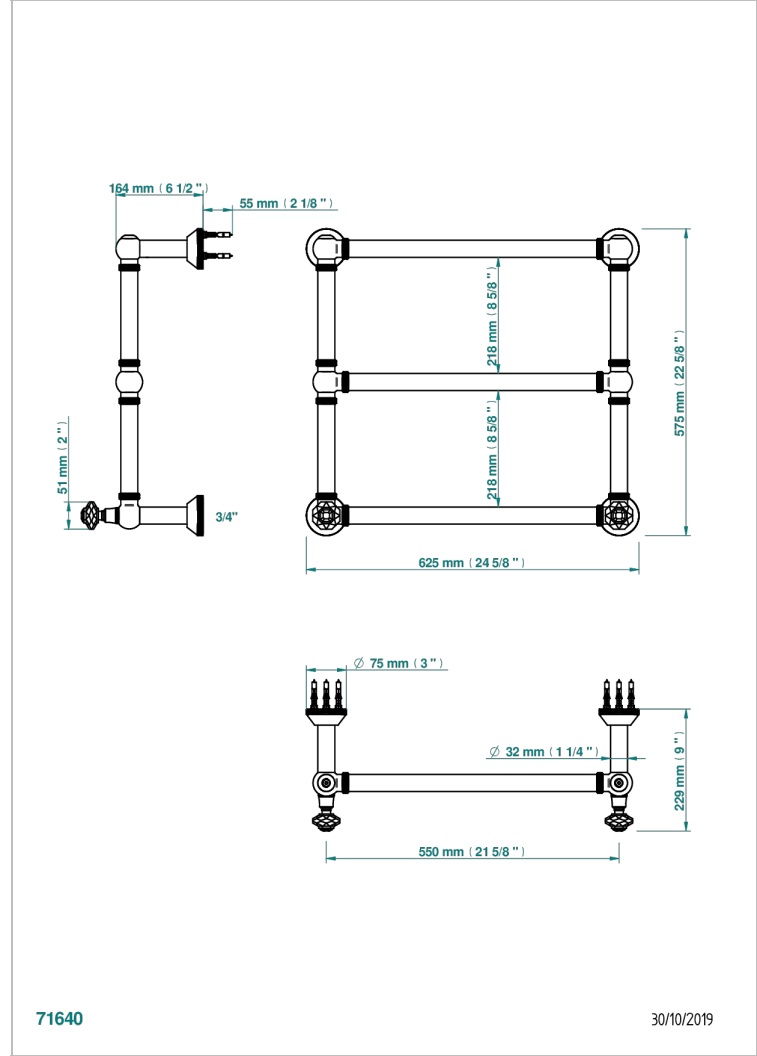

Traditional towel warmer with knurled ring, 3 rails, 623 mm x 573 mm, hydronic with 2 stylised handles

### CARACTERÍSTICAS

- Tradition Crystal
- Traditional towel warmer with knurled ring, 3 rails, 623 mm x 573 mm, hydronic with 2 stylised handles

### ESPECIFICACIONES TÉCNICAS

- Pression : 0,5 bars < P < 3 bars (recommandée)
- Pressure : 7.25 psi < P < 43.5 psi (advised)
- Température eau maximale conseillée : 60°C
- Maximum water temperature advised: 140°F
- Hauteur minimale au sol (maximum height from the ground) : 60 cm (24")
- Puissance / Power : 64W à Delta T 30