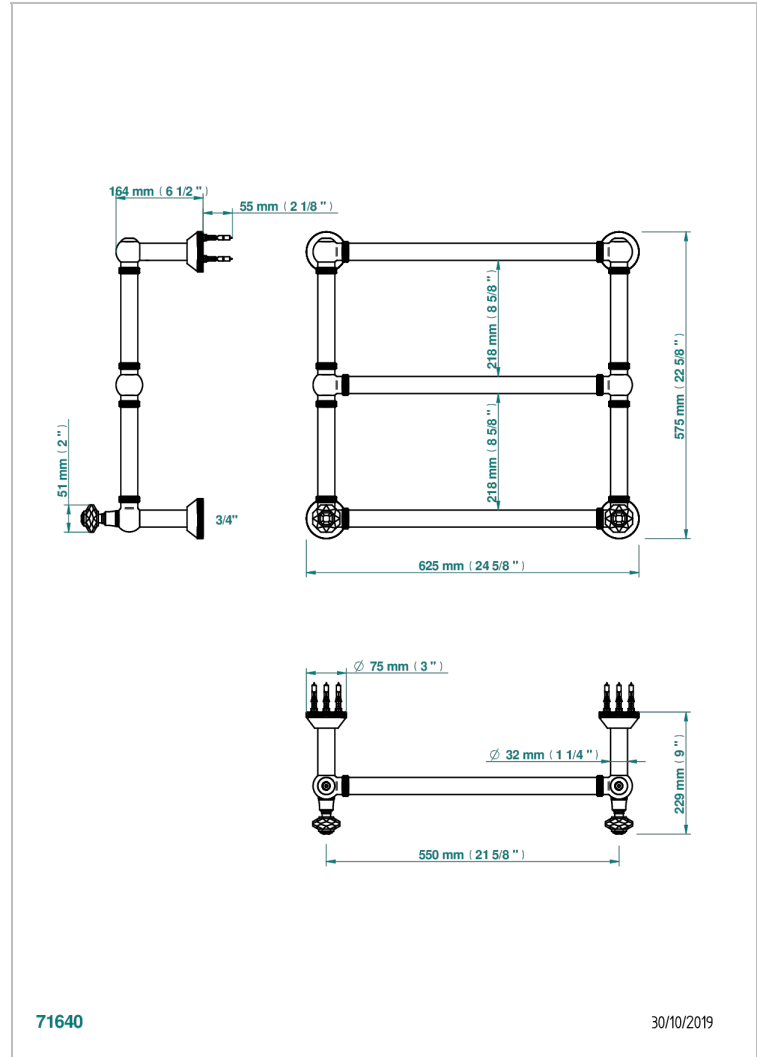

Traditional towel warmer with knurled ring, 3 rails, 623 mm x 573 mm, hydronic with 2 stylised handles

CHARACTERISTIC

- Tradition Crystal
- Traditional towel warmer with knurled ring, 3 rails, 623 mm x 573 mm, hydronic with 2 stylised handles

TECHNICAL SPECS

- Pression : 0,5 bars < P < 3 bars (recommandée)
- Pressure : 7.25 psi < P < 43.5 psi (advised)
- Température eau maximale conseillée : 60°C
- Maximum water temperature advised: 140°F
- Hauteur minimale au sol (maximum height from the ground) : 60 cm (24")
- Puissance / Power : 64W à Delta T 30