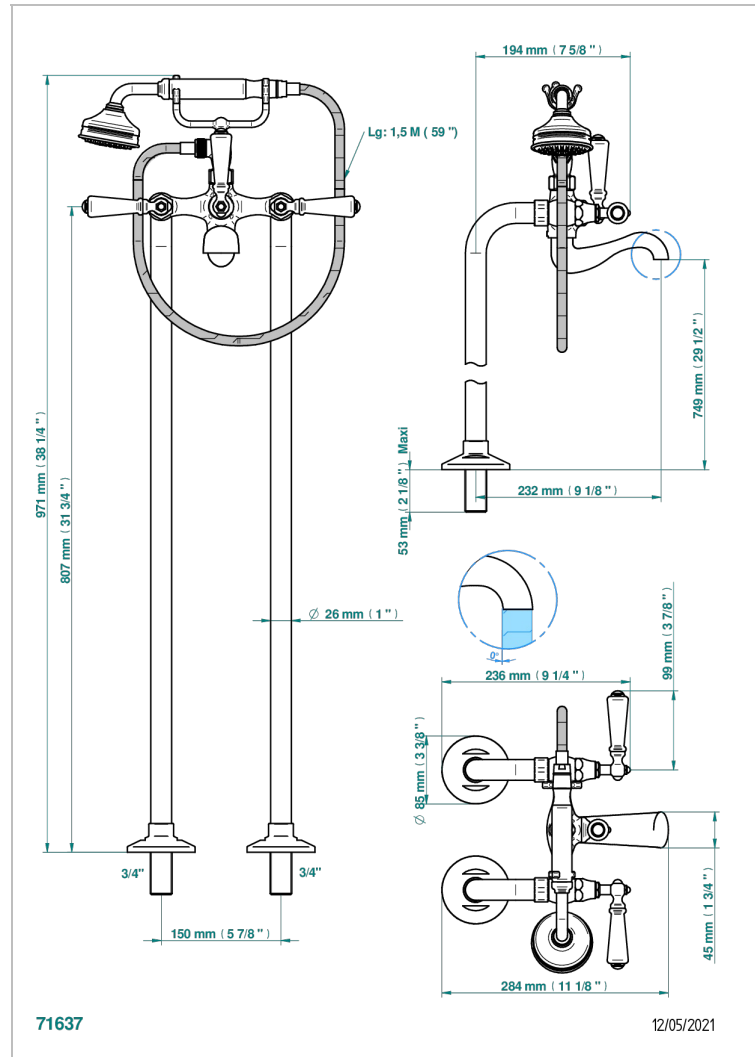

1900 WITH LEVER HANDLES

G28-13CS

Bath shower tub filler with floor risers

CHARACTERISTIC

- ACS : 21ACCLY034

STANDARDS

AVAILABLE FINITIONS

Black ceram - D30