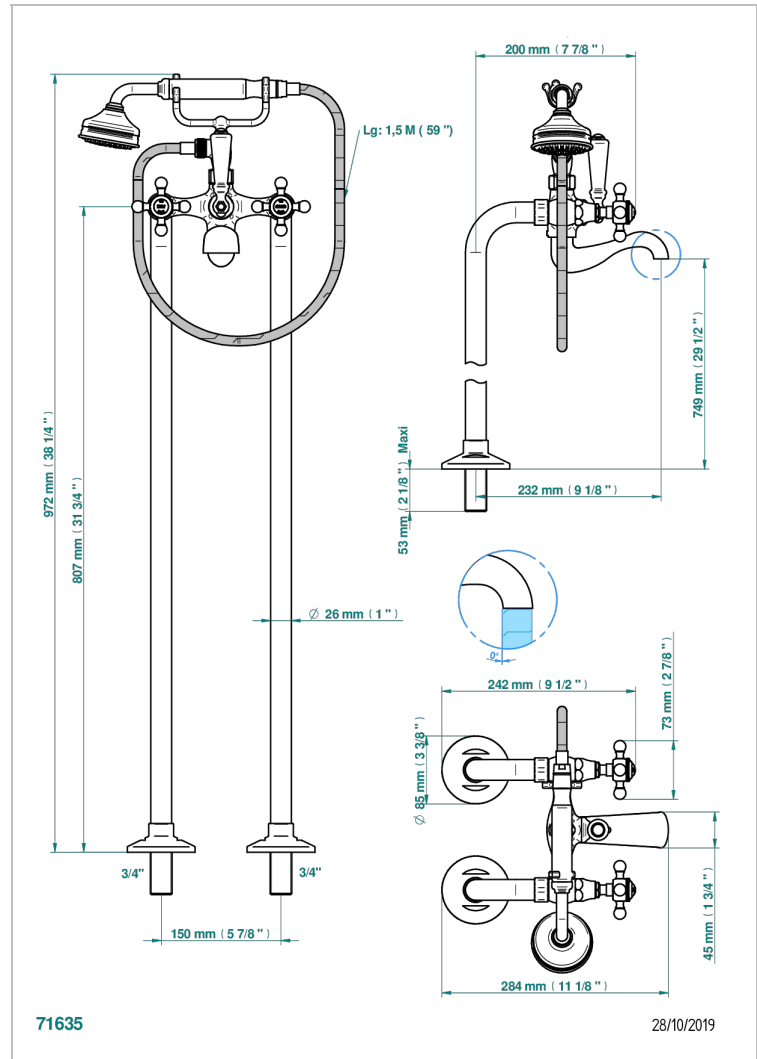

1900

G25-13CS

Free-standing bath/shower mixer with upright connections

THG
PARIS

CHARACTERISTIC

- ACS : 21ACCLY034

STANDARDS

RELATED SKU'S

- Ref. G00-13800A Set of installation for tub filler

AVAILABLE FINITIONS

Antique nickel - H28
Black ceram - D30
Blush PVD - H62
Brass color PVD - H49
Brown bronze color PVD - F33
Gold color PVD - H52

Graphite PVD - H64
Lacquered light bronze - D01
Matt Umber PVD - H67
Matt blush PVD - H60
Matt brass color PVD - H50
Matt brown bronze color PVD - F34

Soft gold - F30
Soft matt gold - F31
Umber PVD - H66
Varnished matt antique red copper (color finish) - H07

TECHNICAL SPECS

- Recommandé : 3 bars (max. 5 bars) - Advised : 43,5 psi (max. 72 psi)
- Bec : 75 l/min à 3 bars - Douchette : 9,5 l/min à 3 bars
- Spout : 19,8 gpm at 43.5 psi - Handshower : 2.5 gpm at 43.5 psi