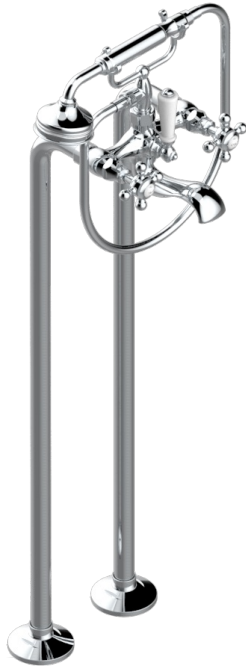

1900

G25-13CS

Free-standing bath/shower mixer with upright connections

THG
PARIS

CHARACTERISTIC

- ACS : 21ACCLY034

STANDARDS

RELATED SKU'S

- Ref. G00-13800A Set of installation for tub filler

AVAILABLE FINITIONS

Antique nickel - H28
Black ceram - D30
Blush PVD - H62
Brass color PVD - H49
Brown bronze color PVD - F33
Gold color PVD - H52

Graphite PVD - H64
Lacquered light bronze - D01
Matt Umber PVD - H67
Matt blush PVD - H60
Matt brass color PVD - H50
Matt brown bronze color PVD - F34

Matt chrome - C02
Matt gold - F07
Matt gold color PVD - H53
Matt graphite PVD - H65
Matt nickel (color finish) - C01
Matt nickel color PVD - H56

Natural smoked Brass - A13
Nickel color PVD - H55
Polished chrome (color finish) - A02
Polished chrome / Polished gold (color finish) - G02
Polished gold (color finish) - F01
Polished nickel - B01

Soft gold - F30
Soft matt gold - F31
Umber PVD - H66
Varnished matt antique red copper (color finish) - H07

TECHNICAL SPECS

- Recommandé : 3 bars (max. 5 bars) - Advised : 43,5 psi (max. 72 psi)
- Bec : 75 l/min à 3 bars - Douchette : 9,5 l/min à 3 bars
- Spout : 19,8 gpm at 43.5 psi - Handshower : 2.5 gpm at 43.5 psi