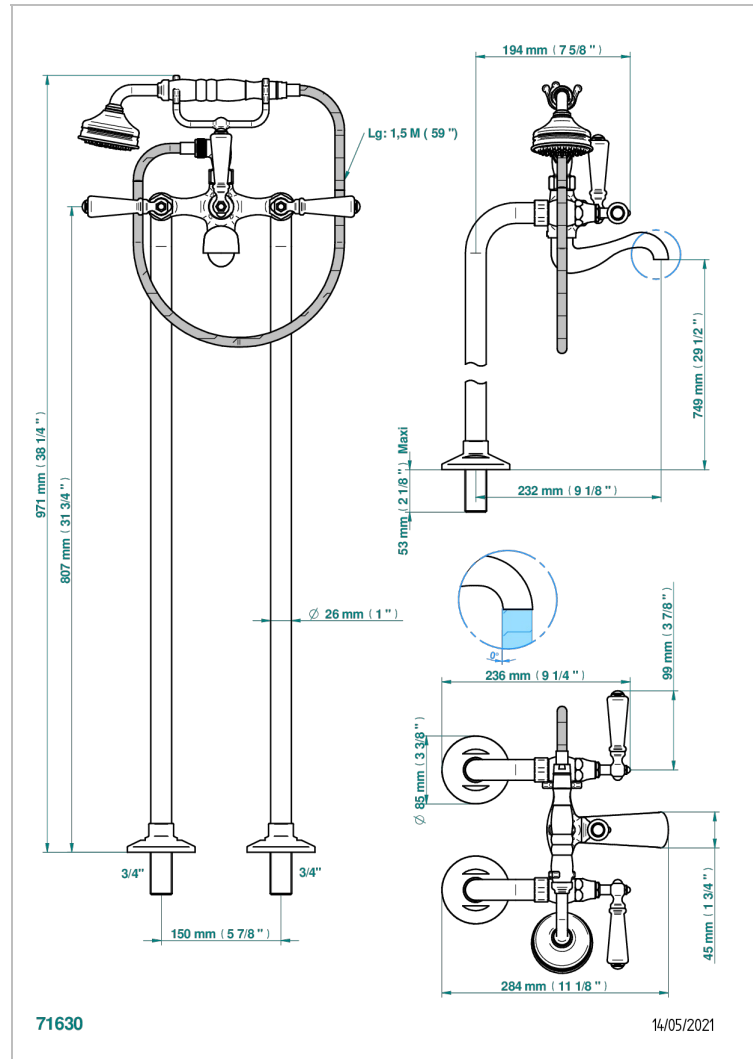

# BROADWAY WITH LEVER

A04-13CS

Free-standing bath/shower mixer with upright connections

THG<sup>®</sup>  
PARIS

## CHARACTERISTIC

- ACS : 21ACCLY034

## RELATED SKU'S

- Ref. G00-13800A Set of installation for tub filler