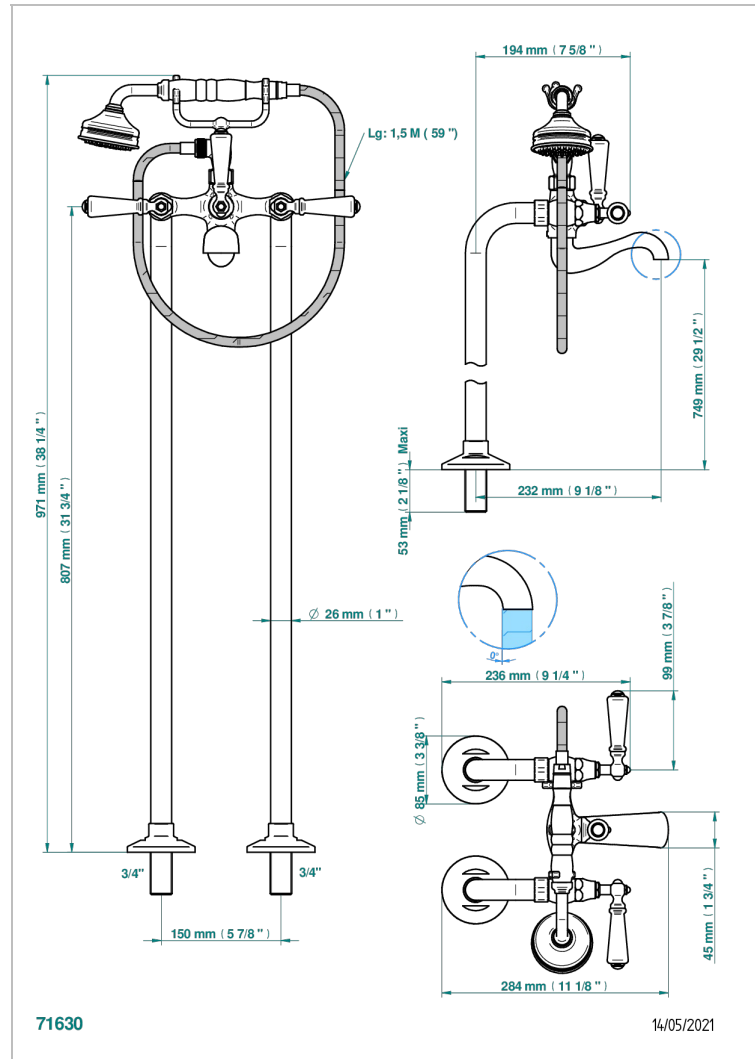

BROADWAY WITH LEVER

A04-13CS

Free-standing bath/shower mixer with upright connections

CHARACTERISTIC

- ACS : 21ACCLY034

STANDARDS

RELATED SKU'S

- Ref. G00-13800A Set of installation for tub filler

AVAILABLE FINITIONS

Antique nickel - H28
Black ceram - D30
Blush PVD - H62
Brass color PVD - H49
Brown bronze color PVD - F33
Gold color PVD - H52

Graphite PVD - H64
Lacquered light bronze - D01
Matt Umber PVD - H67
Matt blush PVD - H60
Matt brass color PVD - H50
Matt brown bronze color PVD - F34