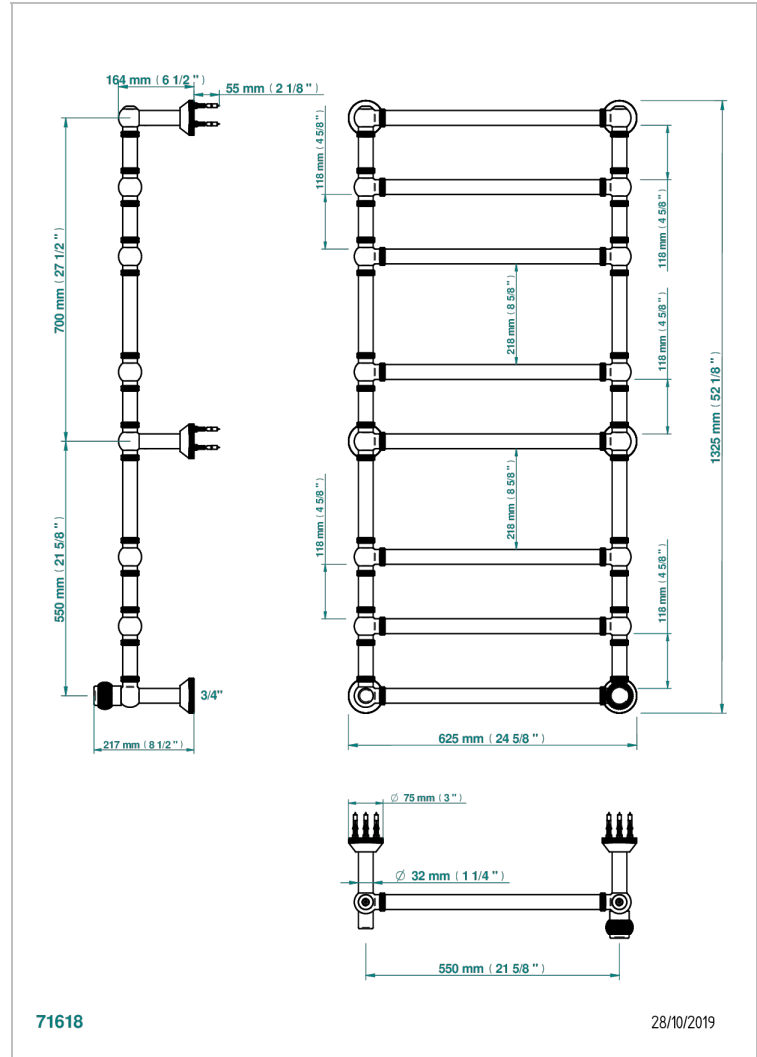

# DIPLOMATE ROYALE

U4D-TWK8H1

Traditional towel warmer with knurled ring, 8 rails, 623 mm x 1323 mm, hydronic with 1 stylised handle

## CHARACTERISTIC

- Diplome Royale
- Traditional towel warmer with knurled ring, 8 rails, 623 mm x 1323 mm, hydronic with 1 stylised handle

## TECHNICAL SPECS

- Pression : 0,5 bars < P < 3 bars (recommandée)
- Pressure : 7.25 psi < P < 43.5 psi (advised)
- Température eau maximale conseillée : 60°C
- Maximum water temperature advised: 140°F
- Hauteur minimale au sol (maximum height from the ground) : 60 cm (24")
- Puissance / Power : 171W à Delta T 30