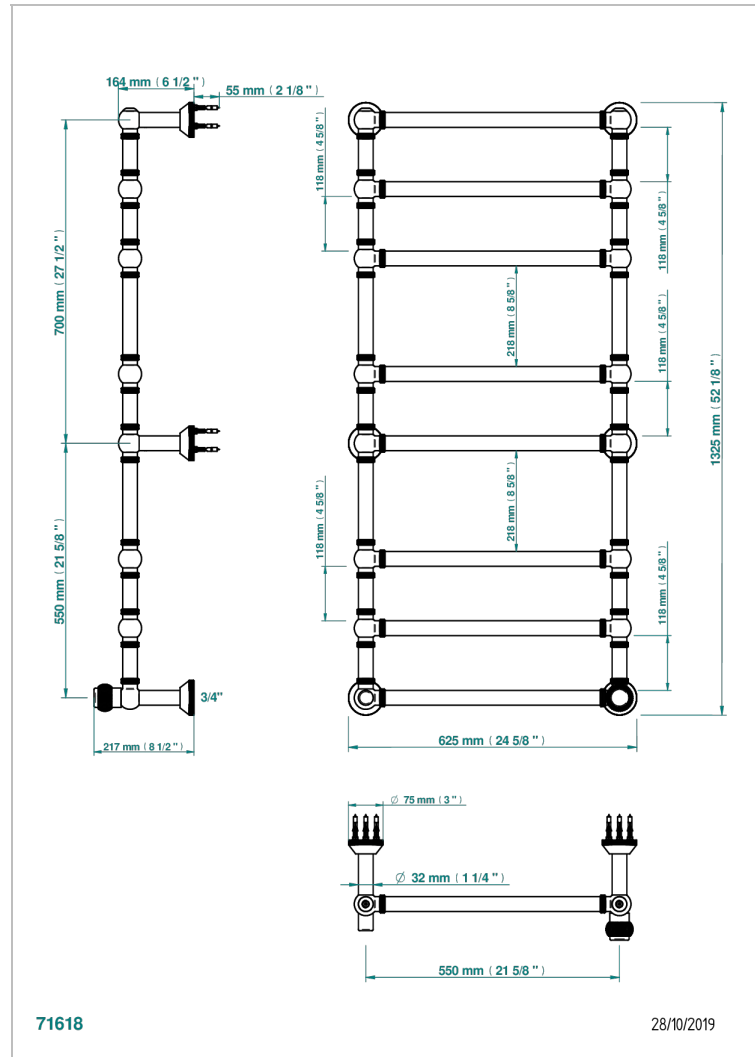

DIPLOMATE ROYALE

U4D-TWK8H1

THG[®]
PARIS

Traditional towel warmer with knurled ring, 8 rails, 623 mm x 1323 mm, hydronic with 1 stylised handle

CHARACTERISTIC

- Diplome Royale
- Traditional towel warmer with knurled ring, 8 rails, 623 mm x 1323 mm, hydronic with 1 stylised handle

TECHNICAL SPECS

- Pression : 0,5 bars < P < 3 bars (recommandée)
- Pressure : 7.25 psi < P < 43.5 psi (advised)
- Température eau maximale conseillée : 60°C
- Maximum water temperature advised: 140°F
- Hauteur minimale au sol (maximum height from the ground) : 60 cm (24")
- Puissance / Power : 171W à Delta T 30