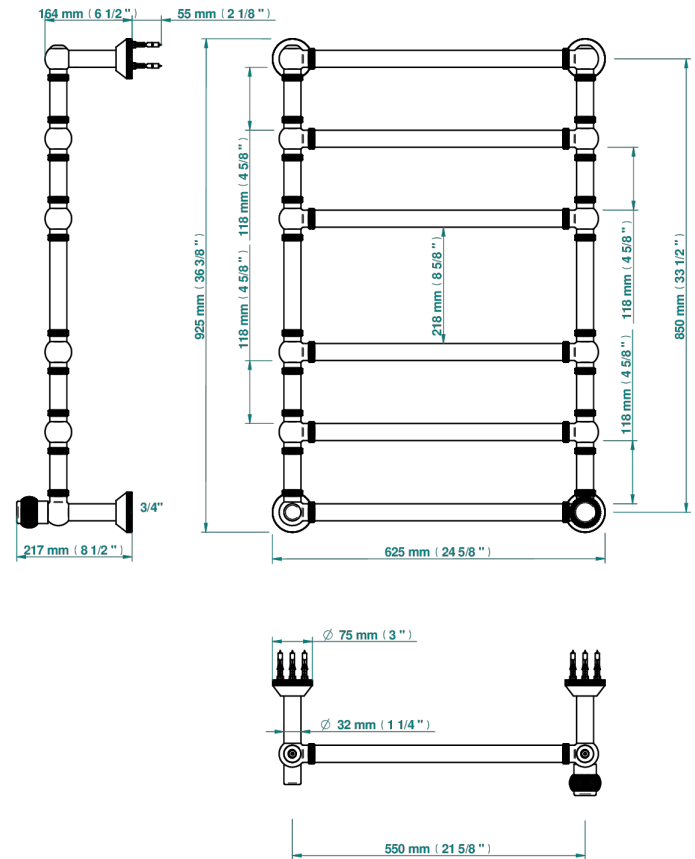

DIPLOMATE ROYALE

U4D-TWK6H1

Traditional towel warmer with knurled ring, 6 rails, 623 mm x 923 mm, hydronic with 1 stylised handle

THG[®]
PARIS

71617

28/10/2019

CARACTERÍSTICAS

- Diplomate Royale
- Traditional towel warmer with knurled ring, 6 rails, 623 mm x 923 mm, hydronic with 1 stylised handle

ESPECIFICACIONES TÉCNICAS

- Pression : 0,5 bars < P < 3 bars (recommandée)
- Pressure : 7.25 psi < P < 43.5 psi (advised)
- Température eau maximale conseillée : 60°C
- Maximum water temperature advised: 140°F
- Hauteur minimale au sol (maximum height from the ground) : 60 cm (24")
- Puissance / Power : 128W à Delta T 30