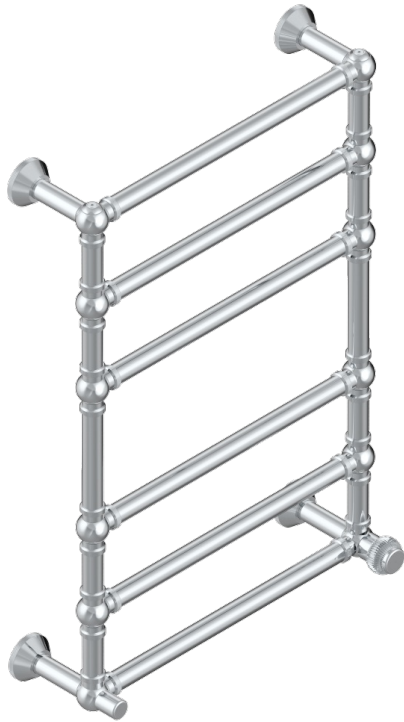

DIPLOMATE ROYALE

U4D-TWK6H1

Traditional towel warmer with knurled ring, 6 rails, 623 mm x 923 mm, hydronic with 1 stylised handle

THG[®]
PARIS

71617

28/10/2019

CARACTERÍSTICAS

- Diplomate Royale
- Traditional towel warmer with knurled ring, 6 rails, 623 mm x 923 mm, hydronic with 1 stylised handle

ESPECIFICACIONES TÉCNICAS

- Pression : 0,5 bars < P < 3 bars (recommandée)
- Pressure : 7.25 psi < P < 43.5 psi (advised)
- Température eau maximale conseillée : 60°C
- Maximum water temperature advised: 140°F
- Hauteur minimale au sol (maximum height from the ground) : 60 cm (24")
- Puissance / Power : 128W à Delta T 30

ACABADOS DISPONIBLES

Bronce claro - D01
Cromo - A02
Cromo mate - C02
Dorado - F01
Dorado mate - F07
Dorado pálido - F30

Dorado pálido mate (sin barniz) - F31
Níquel - B01
Níquel mate - C01
Pvd blush - H62
Pvd blush mate - H60
Pvd color latón - H49