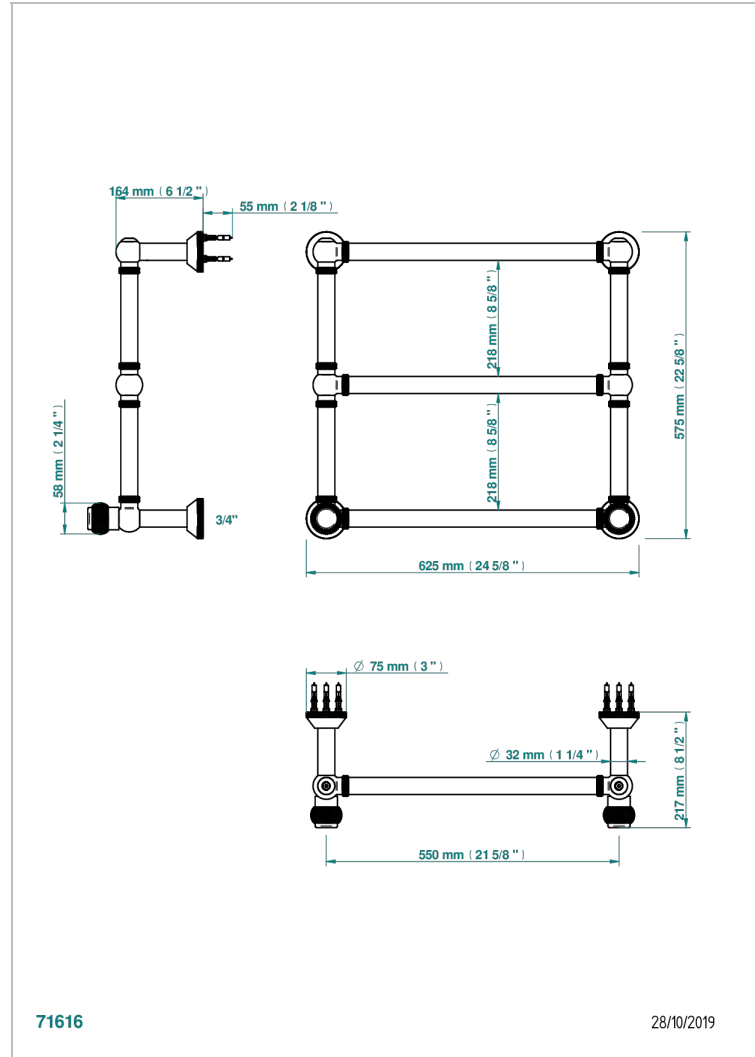

# DIPLOMATE ROYALE

U4D-TWK3H2

Traditional towel warmer with knurled ring, 3 rails, 623 mm x 573 mm, hydronic with 2 stylised handles

## CHARACTERISTIC

- Diplome Royale
- Traditional towel warmer with knurled ring, 3 rails, 623 mm x 573 mm, hydronic with 2 stylised handles

## TECHNICAL SPECS

- Pression : 0,5 bars < P < 3 bars (recommandée)
- Pressure : 7.25 psi < P < 43.5 psi (advised)
- Température eau maximale conseillée : 60°C
- Maximum water temperature advised: 140°F
- Hauteur minimale au sol (maximum height from the ground) : 60 cm (24")
- Puissance / Power : 64W à Delta T 30