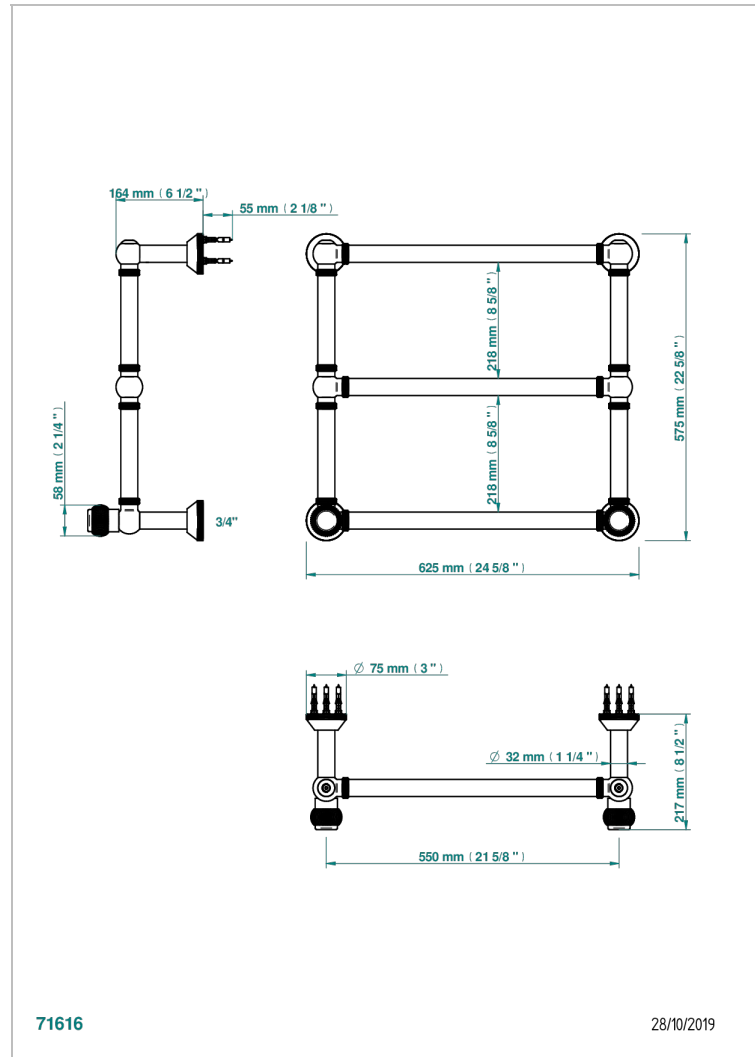

# DIPLOMATE ROYALE

U4D-TWK3H2

Traditional towel warmer with knurled ring, 3 rails, 623 mm x 573 mm, hydronic with 2 stylised handles

## CHARACTERISTIC

- Diplome Royale
- Traditional towel warmer with knurled ring, 3 rails, 623 mm x 573 mm, hydronic with 2 stylised handles

## TECHNICAL SPECS

- Pression : 0,5 bars < P < 3 bars (recommandée)
- Pressure : 7.25 psi < P < 43.5 psi (advised)
- Température eau maximale conseillée : 60°C
- Maximum water temperature advised: 140°F
- Hauteur minimale au sol (maximum height from the ground) : 60 cm (24")
- Puissance / Power : 64W à Delta T 30