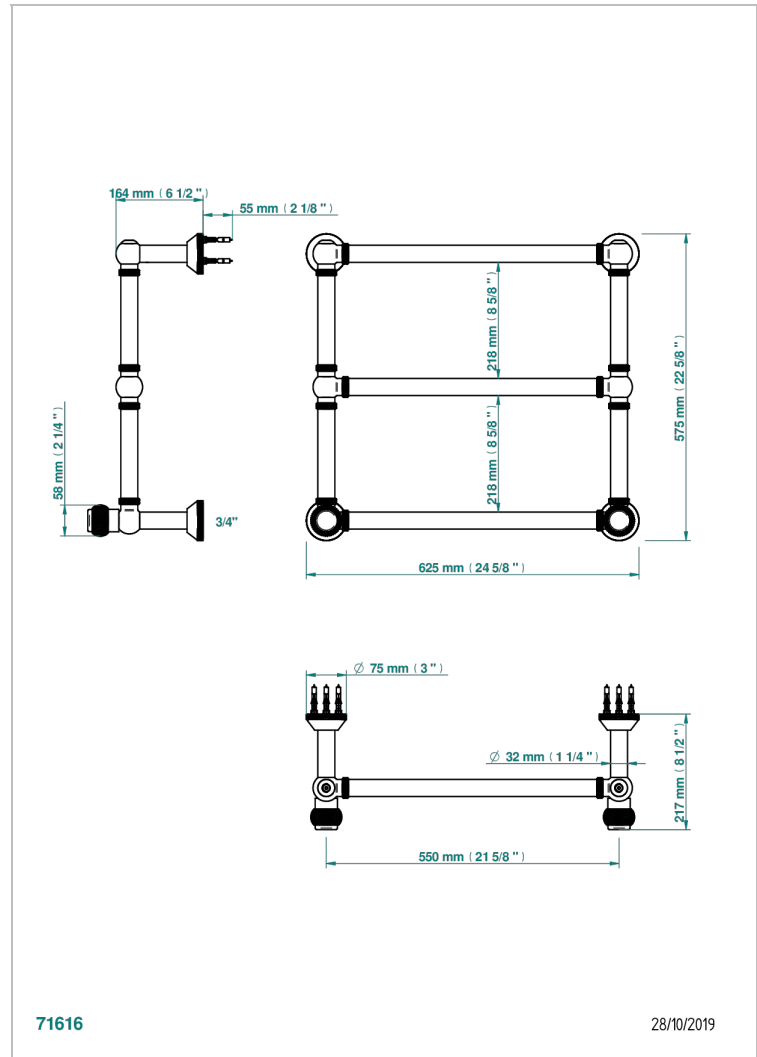

DIPLOMATE ROYALE

U4D-TWK3H2

Traditional towel warmer with knurled ring, 3 rails, 623 mm x 573 mm, hydronic with 2 stylised handles

THG[®]
PARIS

CARACTERÍSTICAS

- Diplomate Royale
- Traditional towel warmer with knurled ring, 3 rails, 623 mm x 573 mm, hydronic with 2 stylised handles

ESPECIFICACIONES TÉCNICAS

- Pression : 0,5 bars < P < 3 bars (recommandée)
- Pressure : 7.25 psi < P < 43.5 psi (advised)
- Température eau maximale conseillée : 60°C
- Maximum water temperature advised: 140°F
- Hauteur minimale au sol (maximum height from the ground) : 60 cm (24")
- Puissance / Power : 64W à Delta T 30