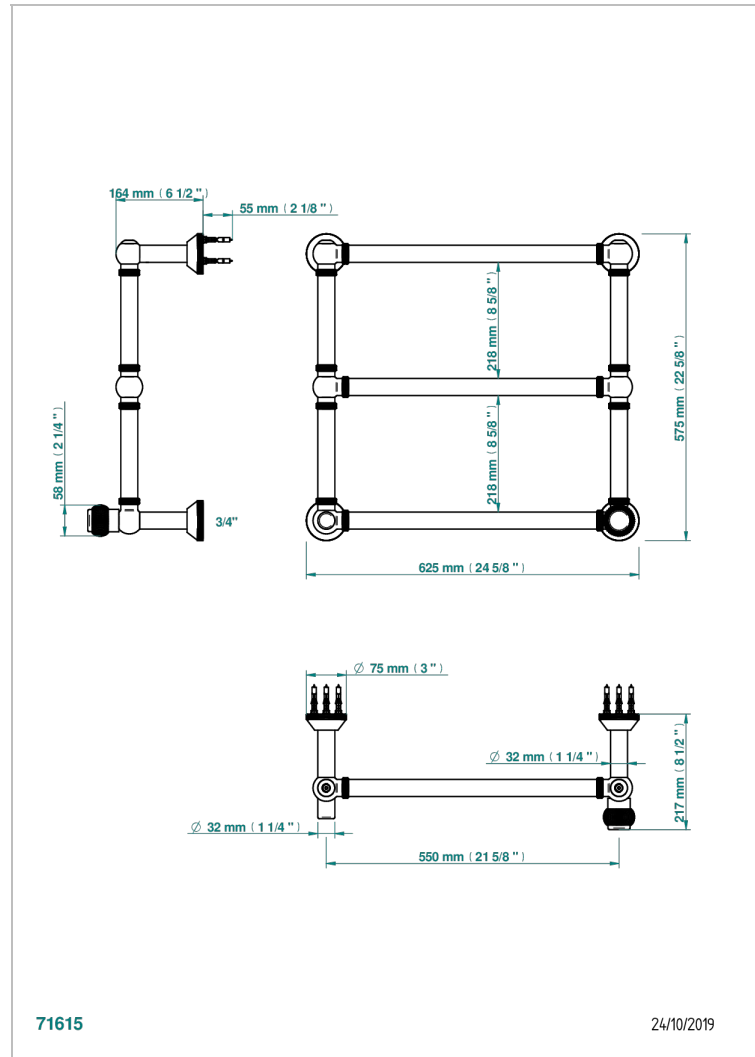

DIPLOMATE ROYALE

U4D-TWK3H1

Traditional towel warmer with knurled ring, 3 rails, 623 mm x 573 mm, hydronic with 1 stylised handle

THG[®]
PARIS

CHARACTERISTIC

- Diplome Royale
- Traditional towel warmer with knurled ring, 3 rails, 623 mm x 573 mm, hydronic with 1 stylised handle

TECHNICAL SPECS

- Pression : 0,5 bars < P < 3 bars (recommandée)
- Pressure : 7.25 psi < P < 43.5 psi (advised)
- Température eau maximale conseillée : 60°C
- Maximum water temperature advised: 140°F
- Hauteur minimale au sol (maximum height from the ground) : 60 cm (24")
- Puissance / Power : 64W à Delta T 30