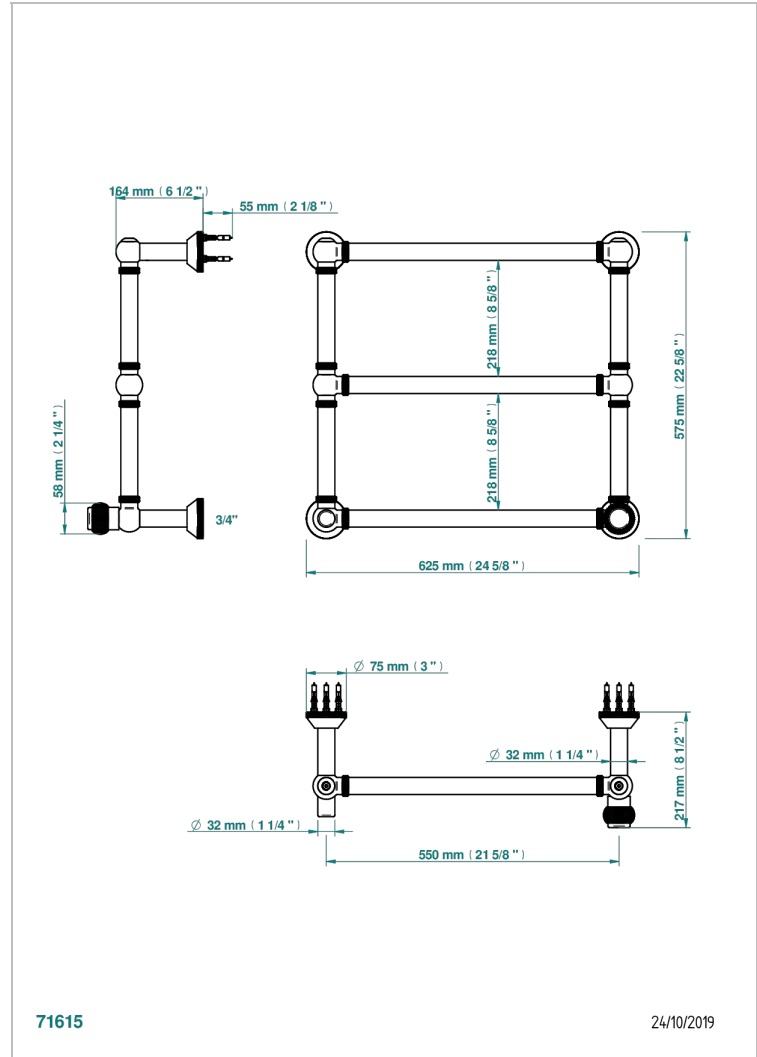

# DIPLOMATE ROYALE

U4D-TWK3H1

Traditional towel warmer with knurled ring, 3 rails, 623 mm x 573 mm, hydronic with 1 stylised handle

THG<sup>®</sup>  
PARIS

## CARACTERÍSTICAS

- Diplomate Royale
- Traditional towel warmer with knurled ring, 3 rails, 623 mm x 573 mm, hydronic with 1 stylised handle

## ESPECIFICACIONES TÉCNICAS

- Pression : 0,5 bars < P < 3 bars (recommandée)
- Pressure : 7.25 psi < P < 43.5 psi (advised)
- Température eau maximale conseillée : 60°C
- Maximum water temperature advised: 140°F
- Hauteur minimale au sol (maximum height from the ground) : 60 cm (24")
- Puissance / Power : 64W à Delta T 30