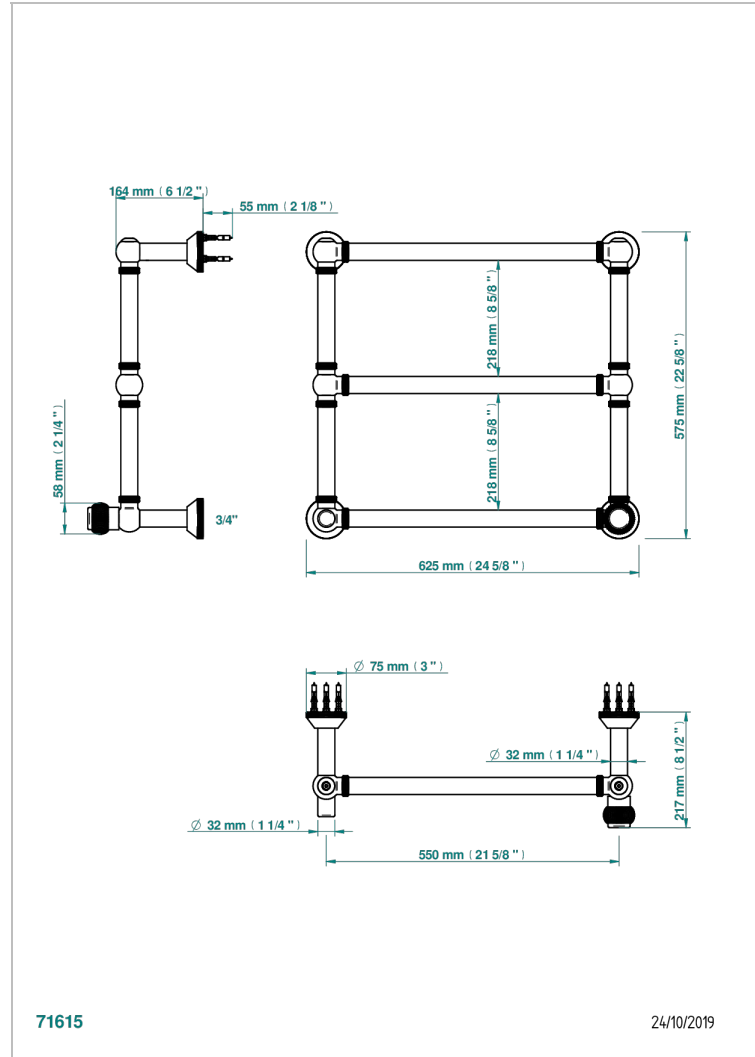

DIPLOMATE ROYALE

U4D-TWK3H1

Traditional towel warmer with knurled ring, 3 rails, 623 mm x 573 mm, hydronic with 1 stylised handle

THG[®]
PARIS

CHARACTERISTIC

- Diplome Royale
- Traditional towel warmer with knurled ring, 3 rails, 623 mm x 573 mm, hydronic with 1 stylised handle

TECHNICAL SPECS

- Pression : 0,5 bars < P < 3 bars (recommandée)
- Pressure : 7.25 psi < P < 43.5 psi (advised)
- Température eau maximale conseillée : 60°C
- Maximum water temperature advised: 140°F
- Hauteur minimale au sol (maximum height from the ground) : 60 cm (24")
- Puissance / Power : 64W à Delta T 30