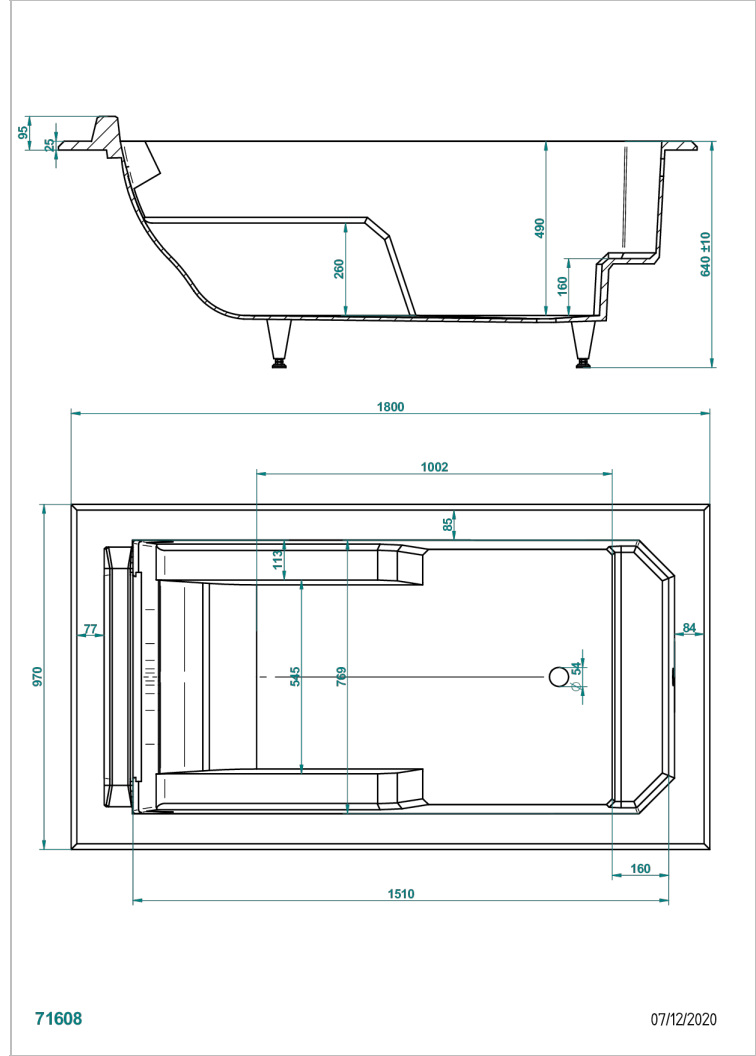

# BANERA ENCASTRADA

B10-B511

Bañera MELRIDGE 180 x 97 x 64cm cm encastrada, entregada sin desagüe

THG<sup>®</sup>  
PARIS

## CARACTERÍSTICAS

- Bañera encastrada
- Bañera MELRIDGE 180 x 97 x 64cm cm encastrada, entregada sin desagüe

## PRODUCTOS RELACIONADOS

- Ref. B12-K12A Whirlpool system with 12 aero jets
- Ref. B12-K12H Whirlpool system with 12 hydro jets
- Ref. B12-K12H12A Whirlpool system with 12 hydro jets and 12 aero jets
- Ref. B12-K102AB Chromato-lighting system on whirlpool bathtub
- Ref. B16-P100 Almohada cuadrada 30 x 30 cm, blanca
- Ref. B16-P103 Almohada 13 x 26 cm, blanca
- Ref. B16-P104 Almohada 30 x 12 cm, h. 4 cm, blanca
- Ref. B16-P105 Almohada 38.5 x 21 cm, h. 2 cm, blanca
- Ref. B16-P106 Almohada 30 x 7 cm, h. 2 cm, blanca
- Ref. B16-P107 Almohada 35 x 40 cm, h. 5,5 cm, blanca
- Ref. B16-K111 Filling system by water blade
- Ref. B16-K102 Chromato-lighting system on bathtub without whirlpool system