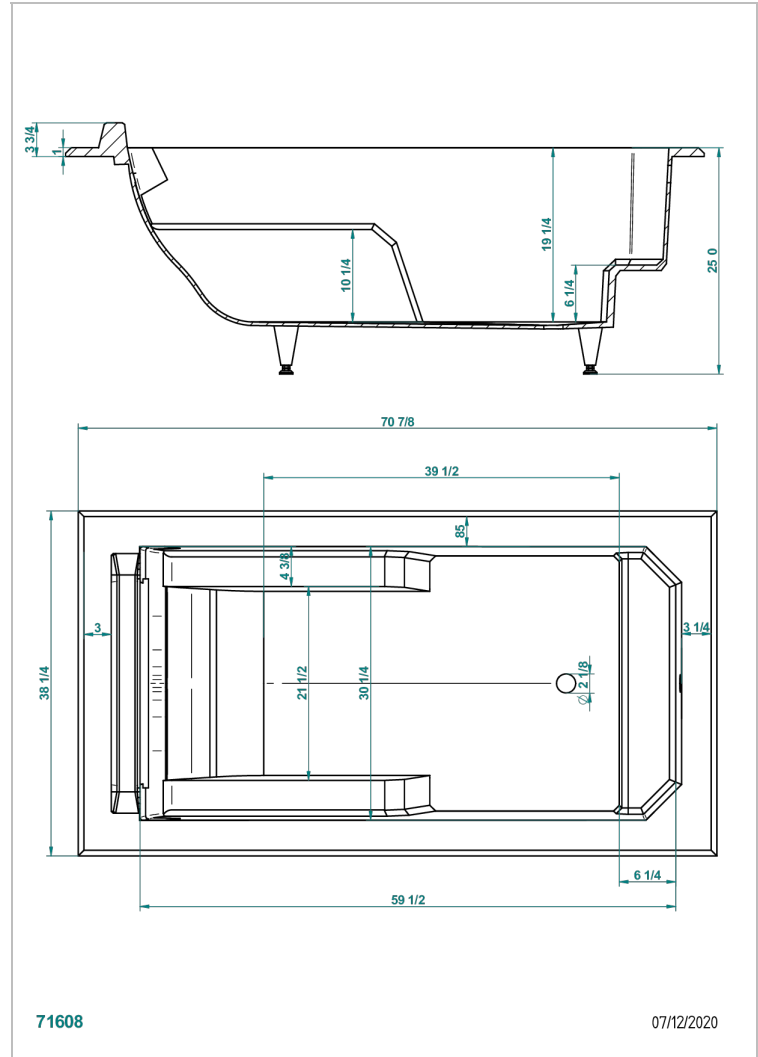

# BANERA ENCASTRADA

B10-B511

Bañera MELRIDGE 180 x 97 x 64cm cm encastrada, entregada sin desagüe

THG<sup>®</sup>  
PARIS

## CARACTERÍSTICAS

- Bañera encastrada
- Bañera MELRIDGE 180 x 97 x 64cm cm encastrada, entregada sin desagüe

## PRODUCTOS RELACIONADOS

- Ref. B12-K12A Whirlpool system with 12 aero jets
- Ref. B12-K12H Whirlpool system with 12 hydro jets
- Ref. B12-K12H12A Whirlpool system with 12 hydro jets and 12 aero jets
- Ref. B12-K102AB Chromato-lighting system on whirlpool bathtub
- Ref. B16-P100 Almohada cuadrada 30 x 30 cm, blanca
- Ref. B16-P103 Almohada 13 x 26 cm, blanca
- Ref. B16-P104 Almohada 30 x 12 cm, h. 4 cm, blanca
- Ref. B16-P105 Almohada 38.5 x 21 cm, h. 2 cm, blanca
- Ref. B16-P106 Almohada 30 x 7 cm, h. 2 cm, blanca
- Ref. B16-P107 Almohada 35 x 40 cm, h. 5,5 cm, blanca
- Ref. B16-K111 Filling system by water blade
- Ref. B16-K102 Chromato-lighting system on bathtub without whirlpool system