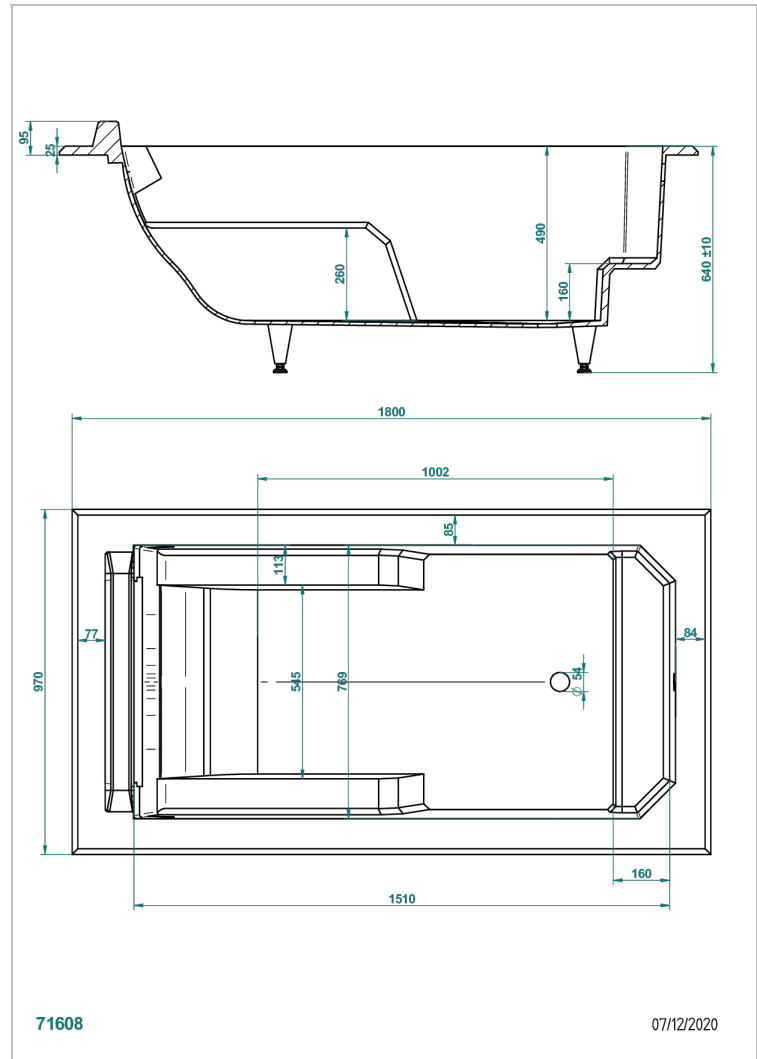

# BUILT-IN BATHTUB

B10-B511

Melridge built-in bathtub 180 x 97 x 64 cm, delivered without waste

## CHARACTERISTIC

- Built-in bathtub
- Melridge built-in bathtub 180 x 97 x 64 cm, delivered without waste

## RELATED SKU'S

- Ref. B12-K12A Whirlpool system with 12 aero jets
- Ref. B12-K12H Whirlpool system with 12 hydro jets
- Ref. B12-K12H12A Whirlpool system with 12 hydro jets and 12 aero jets
- Ref. B12-K102AB Chromato-lighting system on whirlpool bathtub
- Ref. B16-P100 Headrest 30 x 30 cm, white
- Ref. B16-P103 Headrest 13 x 26 cm, half cylindrical, white
- Ref. B16-P104 Polyurethane gel headrest 30 x 12 cm, h. 4 cm, white
- Ref. B16-P105 Polyurethane gel headrest 38.5 x 21 cm, h. 2 cm, white
- Ref. B16-P106 Polyurethane gel headrest 30 x 7 cm, h. 2 cm, white
- Ref. B16-P107 Polyurethane gel headrest 35 x 40 cm, h. 5.5 cm,, white
- Ref. B16-K111 Filling system by water blade
- Ref. B16-K102 Chromato-lighting system on bathtub without whirlpool system