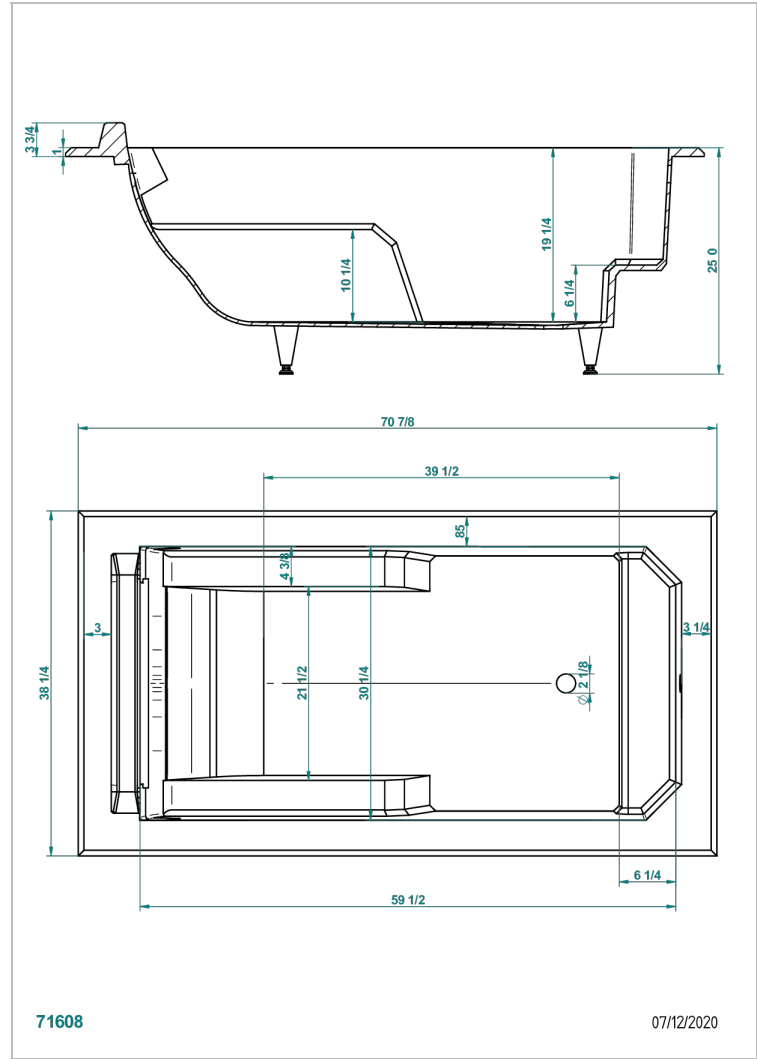

BUILT-IN BATHTUB

B10-B511

Melridge built-in bathtub 180 x 97 x 64 cm, delivered without waste

CHARACTERISTIC

- Built-in bathtub
- Melridge built-in bathtub 180 x 97 x 64 cm, delivered without waste

RELATED SKU'S

- Ref. B12-K12A Whirlpool system with 12 aero jets
- Ref. B12-K12H Whirlpool system with 12 hydro jets
- Ref. B12-K12H12A Whirlpool system with 12 hydro jets and 12 aero jets
- Ref. B12-K102AB Chromato-lighting system on whirlpool bathtub
- Ref. B16-P100 Headrest 30 x 30 cm, white
- Ref. B16-P103 Headrest 13 x 26 cm, half cylindrical, white
- Ref. B16-P104 Polyurethane gel headrest 30 x 12 cm, h. 4 cm, white
- Ref. B16-P105 Polyurethane gel headrest 38.5 x 21 cm, h. 2 cm, white
- Ref. B16-P106 Polyurethane gel headrest 30 x 7 cm, h. 2 cm, white
- Ref. B16-P107 Polyurethane gel headrest 35 x 40 cm, h. 5.5 cm,, white
- Ref. B16-K111 Filling system by water blade
- Ref. B16-K102 Chromato-lighting system on bathtub without whirlpool system