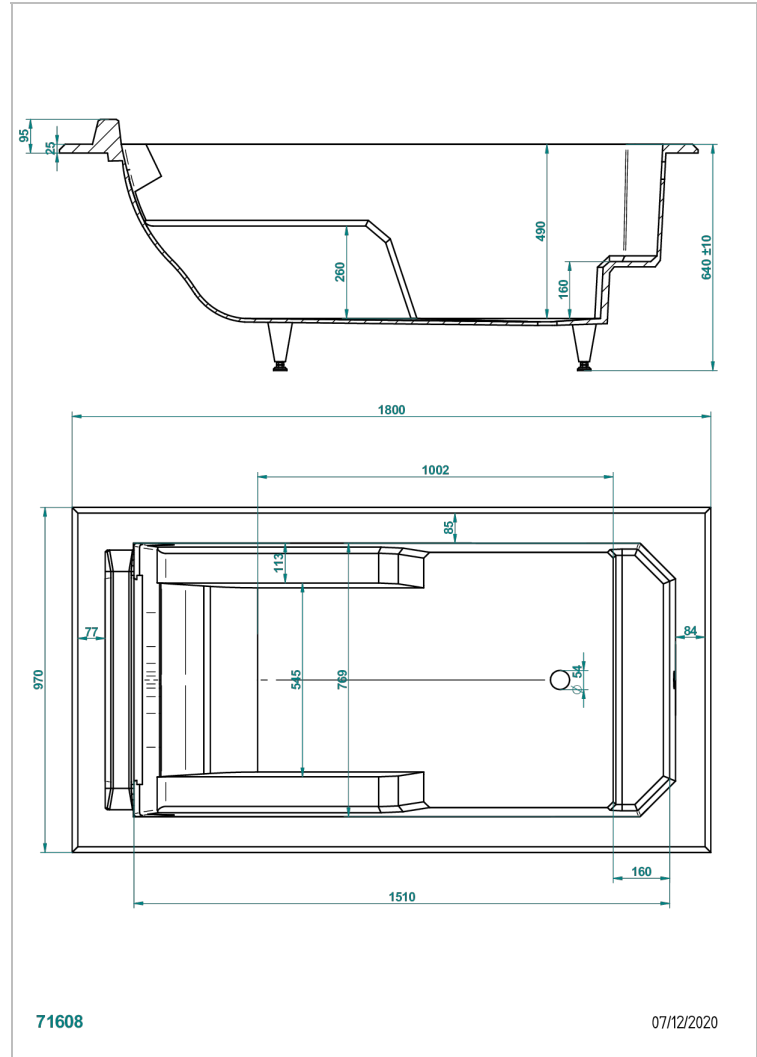

BANERA ENCASTRADA

B10-B511

THG[®]
PARIS

Bañera MELRIDGE 180 x 97 x 64cm cm encastrada, entregada sin desagüe

CARACTERÍSTICAS

- Bañera encastrada
- Bañera MELRIDGE 180 x 97 x 64cm cm encastrada, entregada sin desagüe

PRODUCTOS RELACIONADOS

- Ref. B12-K12A Whirlpool system with 12 aero jets
- Ref. B12-K12H Whirlpool system with 12 hydro jets
- Ref. B12-K12H12A Whirlpool system with 12 hydro jets and 12 aero jets
- Ref. B12-K102AB Chromato-lighting system on whirlpool bathtub
- Ref. B16-P100 Almohada cuadrada 30 x 30 cm, blanca
- Ref. B16-P103 Almohada 13 x 26 cm, blanca
- Ref. B16-P104 Almohada 30 x 12 cm, h. 4 cm, blanca
- Ref. B16-P105 Almohada 38.5 x 21 cm, h. 2 cm, blanca
- Ref. B16-P106 Almohada 30 x 7 cm, h. 2 cm, blanca
- Ref. B16-P107 Almohada 35 x 40 cm, h. 5,5 cm, blanca
- Ref. B16-K111 Filling system by water blade
- Ref. B16-K102 Chromato-lighting system on bathtub without whirlpool system