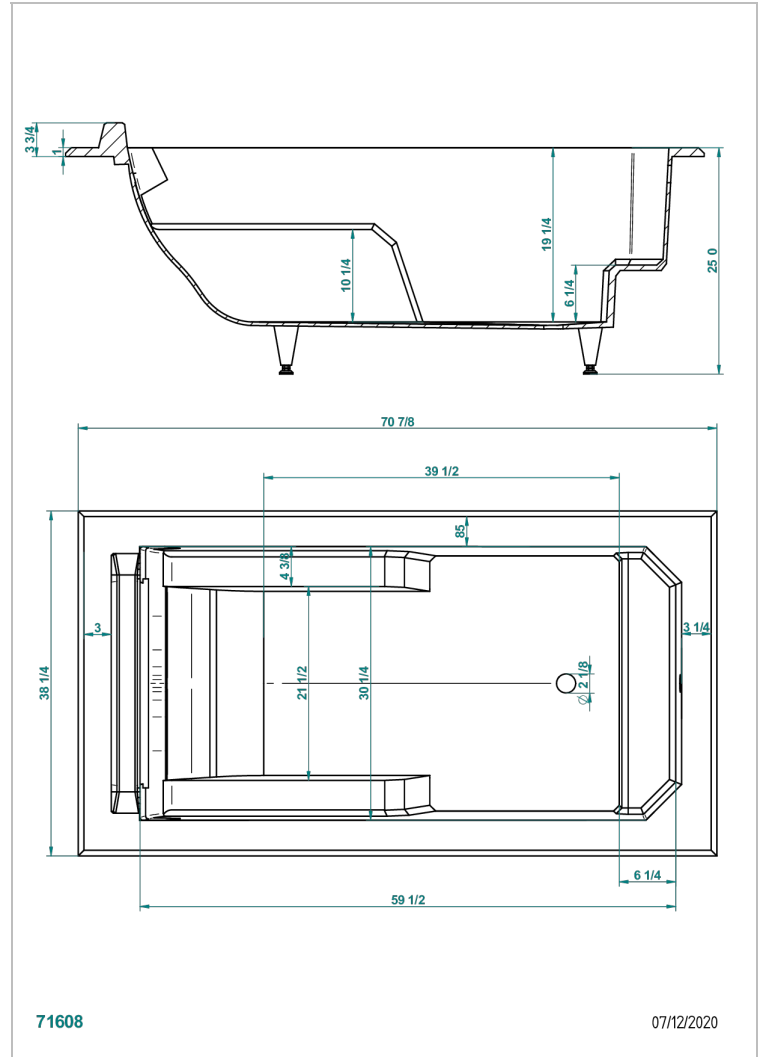

BANERA ENCASTRADA

B10-B511

Bañera MELRIDGE 180 x 97 x 64cm cm encastrada, entregada sin desagüe

THG[®]
PARIS

CARACTERÍSTICAS

- Bañera encastrada
- Bañera MELRIDGE 180 x 97 x 64cm cm encastrada, entregada sin desagüe

PRODUCTOS RELACIONADOS

- Ref. B12-K12A Whirlpool system with 12 aero jets
- Ref. B12-K12H Whirlpool system with 12 hydro jets
- Ref. B12-K12H12A Whirlpool system with 12 hydro jets and 12 aero jets
- Ref. B12-K102AB Chromato-lighting system on whirlpool bathtub
- Ref. B16-P100 Almohada cuadrada 30 x 30 cm, blanca
- Ref. B16-P103 Almohada 13 x 26 cm, blanca
- Ref. B16-P104 Almohada 30 x 12 cm, h. 4 cm, blanca
- Ref. B16-P105 Almohada 38.5 x 21 cm, h. 2 cm, blanca
- Ref. B16-P106 Almohada 30 x 7 cm, h. 2 cm, blanca
- Ref. B16-P107 Almohada 35 x 40 cm, h. 5,5 cm, blanca
- Ref. B16-K111 Filling system by water blade
- Ref. B16-K102 Chromato-lighting system on bathtub without whirlpool system