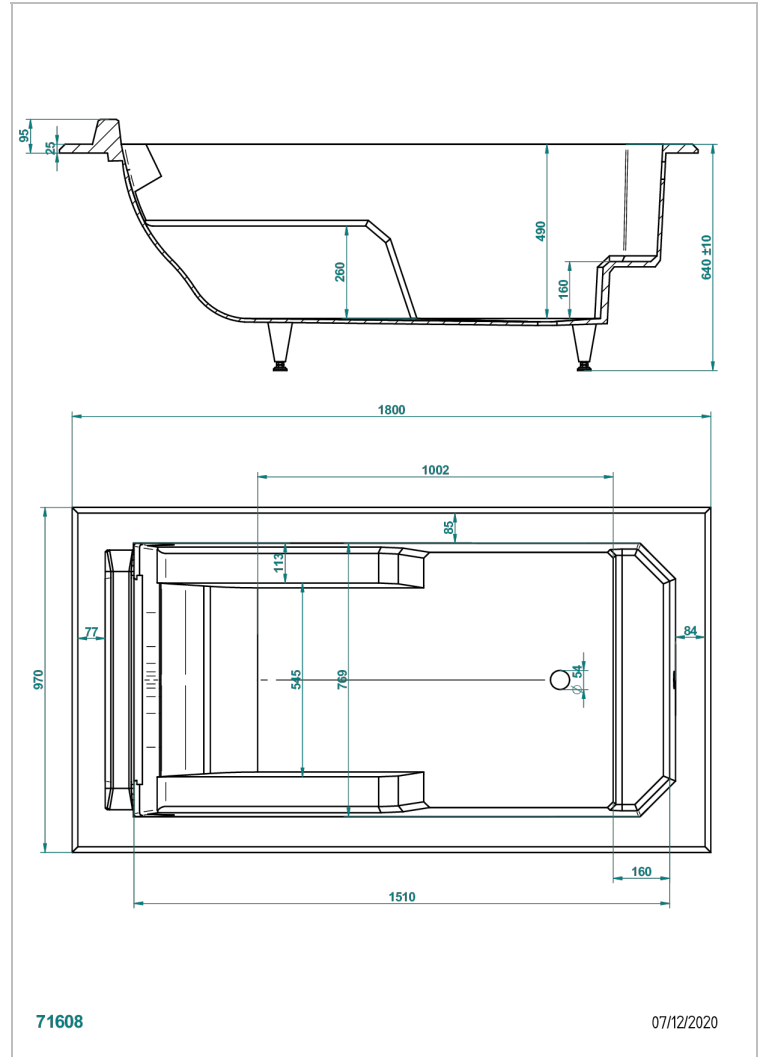

BANERA ENCASTRADA

B10-B511

Bañera MELRIDGE 180 x 97 x 64cm cm encastrada, entregada sin desagüe

THG[®]
PARIS

CARACTERÍSTICAS

- Bañera encastrada
- Bañera MELRIDGE 180 x 97 x 64cm cm encastrada, entregada sin desagüe

PRODUCTOS RELACIONADOS

- Ref. B12-K12A Whirlpool system with 12 aero jets
- Ref. B12-K12H Whirlpool system with 12 hydro jets
- Ref. B12-K12H12A Whirlpool system with 12 hydro jets and 12 aero jets
- Ref. B12-K102AB Chromato-lighting system on whirlpool bathtub
- Ref. B16-P100 Almohada cuadrada 30 x 30 cm, blanca
- Ref. B16-P103 Almohada 13 x 26 cm, blanca
- Ref. B16-P104 Almohada 30 x 12 cm, h. 4 cm, blanca
- Ref. B16-P105 Almohada 38.5 x 21 cm, h. 2 cm, blanca
- Ref. B16-P106 Almohada 30 x 7 cm, h. 2 cm, blanca
- Ref. B16-P107 Almohada 35 x 40 cm, h. 5,5 cm, blanca
- Ref. B16-K111 Filling system by water blade
- Ref. B16-K102 Chromato-lighting system on bathtub without whirlpool system