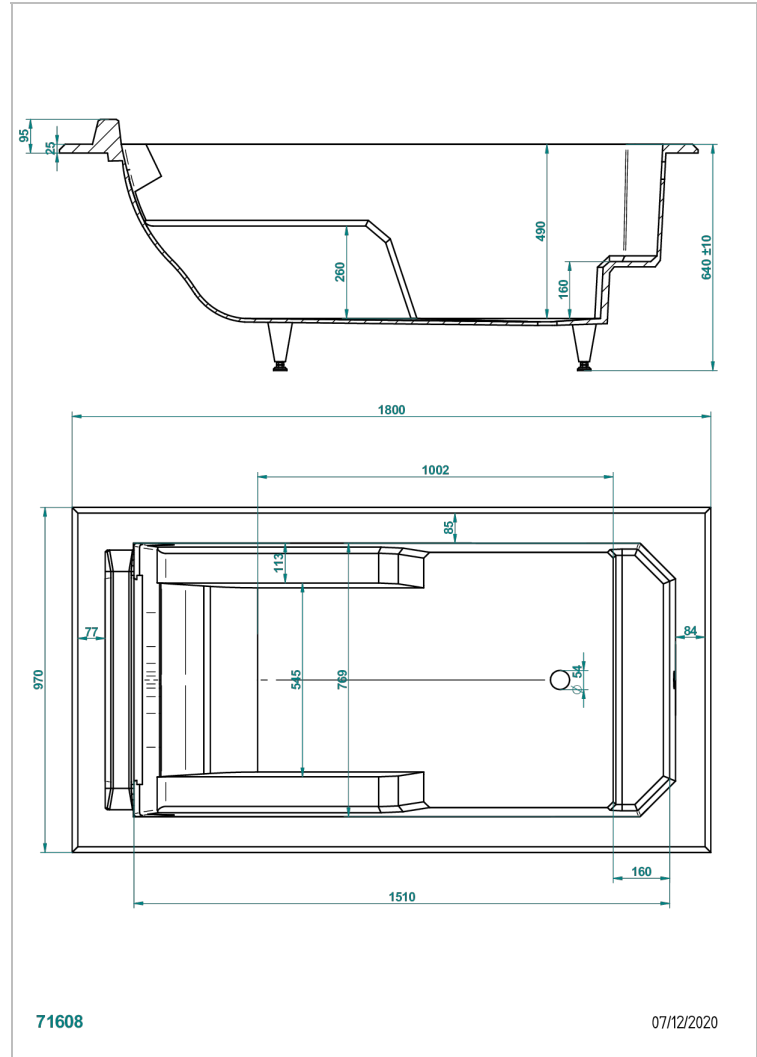

BUILT-IN BATHTUB

B10-B511

Melridge built-in bathtub 180 x 97 x 64 cm, delivered without waste

CHARACTERISTIC

- Built-in bathtub
- Melridge built-in bathtub 180 x 97 x 64 cm, delivered without waste

RELATED SKU'S

- Ref. B12-K12A Whirlpool system with 12 aero jets
- Ref. B12-K12H Whirlpool system with 12 hydro jets
- Ref. B12-K12H12A Whirlpool system with 12 hydro jets and 12 aero jets
- Ref. B12-K102AB Chromato-lighting system on whirlpool bathtub
- Ref. B16-P100 Headrest 30 x 30 cm, white
- Ref. B16-P103 Headrest 13 x 26 cm, half cylindrical, white
- Ref. B16-P104 Polyurethane gel headrest 30 x 12 cm, h. 4 cm, white
- Ref. B16-P105 Polyurethane gel headrest 38.5 x 21 cm, h. 2 cm, white
- Ref. B16-P106 Polyurethane gel headrest 30 x 7 cm, h. 2 cm, white
- Ref. B16-P107 Polyurethane gel headrest 35 x 40 cm, h. 5.5 cm,, white
- Ref. B16-K111 Filling system by water blade
- Ref. B16-K102 Chromato-lighting system on bathtub without whirlpool system