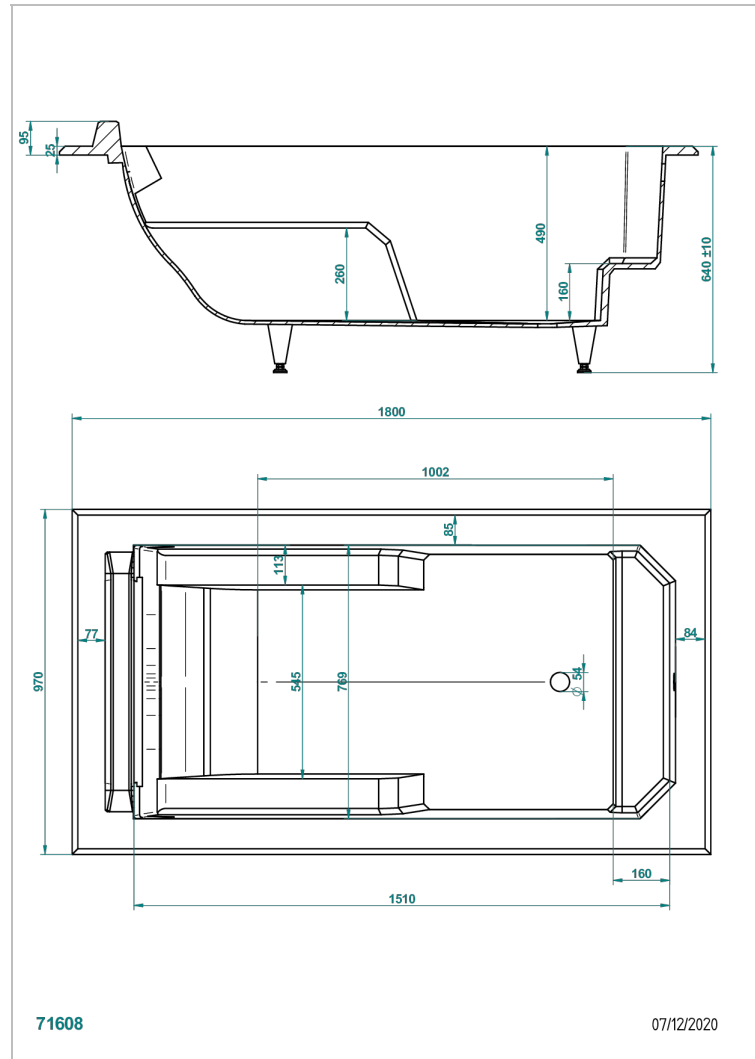

BUILT-IN BATHTUB

B10-B511

MELRIDGE built-in bathtub 180 x 97 x 64 cm, delivered without waste

THG[®]
PARIS

特色

- Built-in bathtub
- MELRIDGE built-in bathtub 180 x 97 x 64 cm, delivered without waste

相关的SKU

- Ref. B12-K12A 浴疗系统, 12个空气喷头
- Ref. B12-K12H 浴疗系统, 12个水柱喷头
- Ref. B12-K12H12A 浴疗系统, 12个水柱喷头和12个空气喷头
- Ref. B12-K102AB 光谱疗法系统, 浴缸上两个光点, 带浴疗功能
- Ref. B16-P100 方形头垫, 30*30厘米, 白色
- Ref. B16-P103 1/2圆柱形头垫, 13*26厘米, 白色
- Ref. B16-P104 聚氨酯头垫, 30*12厘米, 高4厘米, 白色
- Ref. B16-P105 聚氨酯头垫, 38.5*21厘米, 高2厘米, 白色
- Ref. B16-P106 聚氨酯头垫, 30*7厘米, 高2厘米, 白色
- Ref. B16-P107 聚氨酯头垫, 35*40厘米, 高5.5厘米, 白色
- Ref. B16-K111 Filling system by water blade
- Ref. B16-K102 Chromato-lighting system on bathtub without whirlpool system

可选饰面

RAL glossy inside (built-in model) - JA1

亮白色 - AS1

哑白色 - AS2