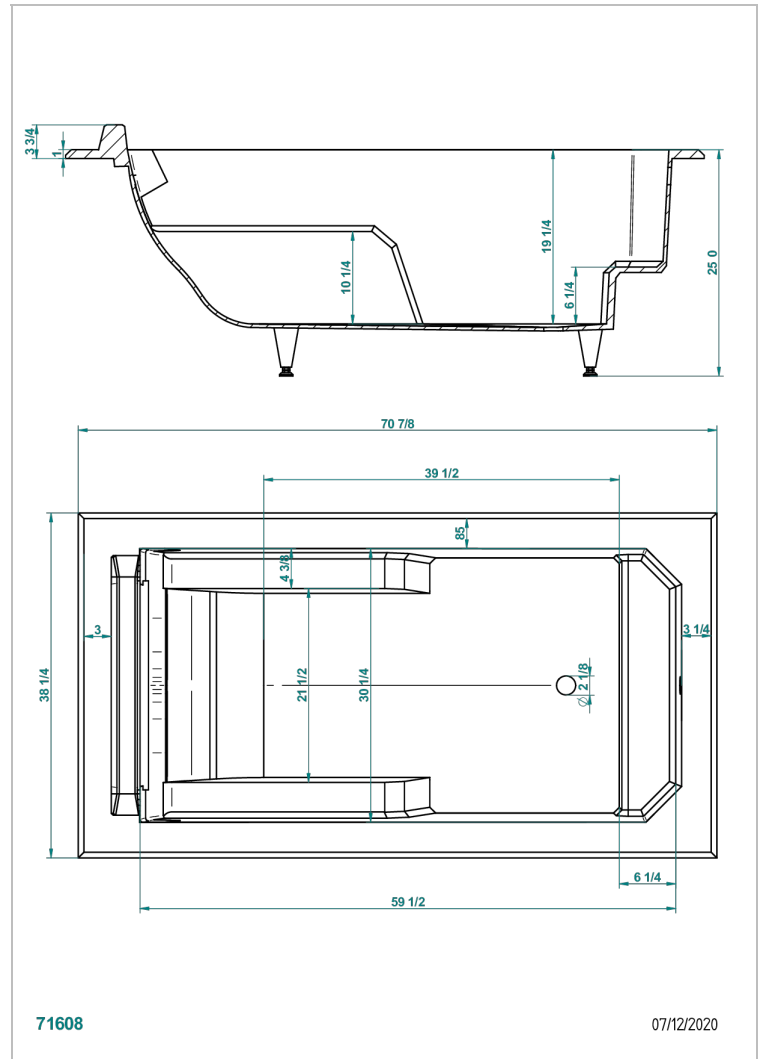

# BUILT-IN BATHTUB

B10-B511

Melridge built-in bathtub 180 x 97 x 64 cm, delivered without waste

## CHARACTERISTIC

- Built-in bathtub
- Melridge built-in bathtub 180 x 97 x 64 cm, delivered without waste

## RELATED SKU'S

- Ref. B12-K12A Whirlpool system with 12 aero jets
- Ref. B12-K12H Whirlpool system with 12 hydro jets
- Ref. B12-K12H12A Whirlpool system with 12 hydro jets and 12 aero jets
- Ref. B12-K102AB Chromato-lighting system on whirlpool bathtub
- Ref. B16-P100 Headrest 30 x 30 cm, white
- Ref. B16-P103 Headrest 13 x 26 cm, half cylindrical, white
- Ref. B16-P104 Polyurethane gel headrest 30 x 12 cm, h. 4 cm, white
- Ref. B16-P105 Polyurethane gel headrest 38.5 x 21 cm, h. 2 cm, white
- Ref. B16-P106 Polyurethane gel headrest 30 x 7 cm, h. 2 cm, white
- Ref. B16-P107 Polyurethane gel headrest 35 x 40 cm, h. 5.5 cm,, white
- Ref. B16-K111 Filling system by water blade
- Ref. B16-K102 Chromato-lighting system on bathtub without whirlpool system