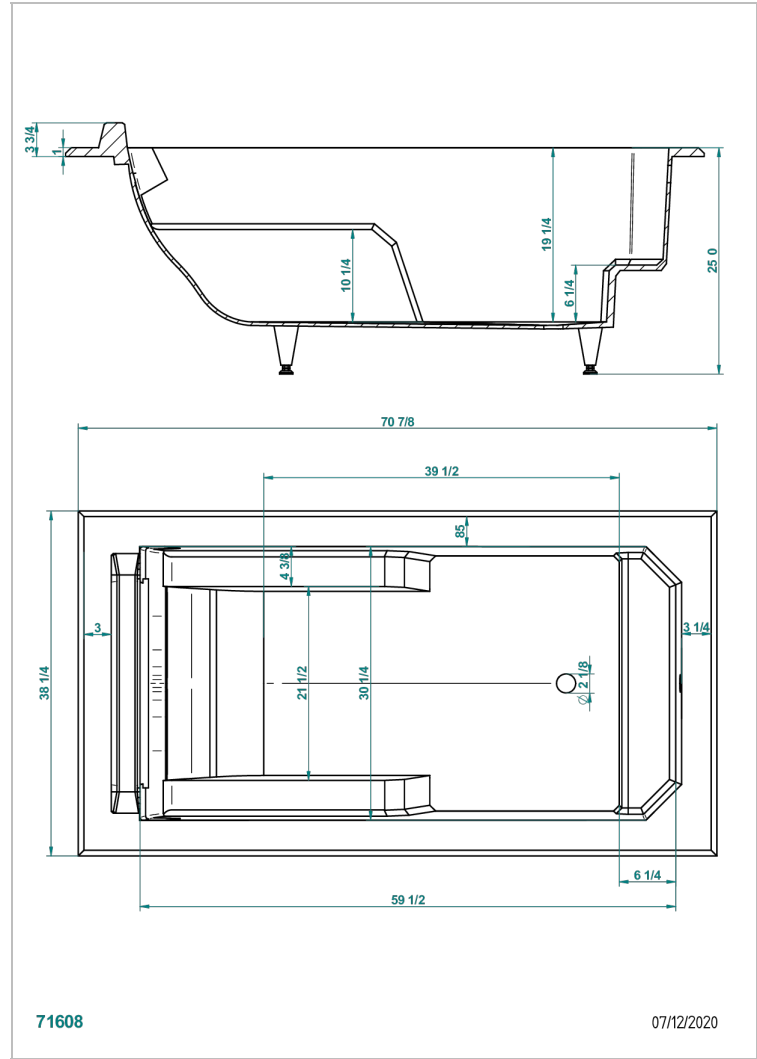

BUILT-IN BATHTUB

B10-B511

MELRIDGE built-in bathtub 180 x 97 x 64 cm, delivered without waste

THG[®]
PARIS

特色

- Built-in bathtub
- MELRIDGE built-in bathtub 180 x 97 x 64 cm, delivered without waste

相关的SKU

- Ref. B12-K12A 浴疗系统, 12个空气喷头
- Ref. B12-K12H 浴疗系统, 12个水柱喷头
- Ref. B12-K12H12A 浴疗系统, 12个水柱喷头和12个空气喷头
- Ref. B12-K102AB 光谱疗法系统, 浴缸上两个光点, 带浴疗功能
- Ref. B16-P100 方形头垫, 30*30厘米, 白色
- Ref. B16-P103 1/2圆柱形头垫, 13*26厘米, 白色
- Ref. B16-P104 聚氨酯头垫, 30*12厘米, 高4厘米, 白色
- Ref. B16-P105 聚氨酯头垫, 38.5*21厘米, 高2厘米, 白色
- Ref. B16-P106 聚氨酯头垫, 30*7厘米, 高2厘米, 白色
- Ref. B16-P107 聚氨酯头垫, 35*40厘米, 高5.5厘米, 白色
- Ref. B16-K111 Filling system by water blade
- Ref. B16-K102 Chromato-lighting system on bathtub without whirlpool system

可选饰面

RAL glossy inside (built-in model) - JA1

亮白色 - AS1

哑白色 - AS2