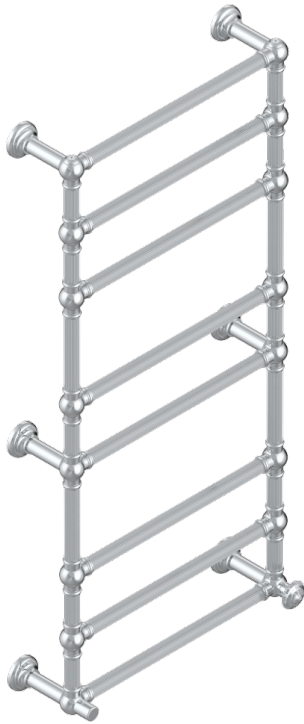

AMOUR DE TRIANON

G24-TWF8H1

Traditional towel warmer with fluted tube, 8 rails, 625 mm x 1325 mm, hydronic with 1 stylised handle

THG[®]
PARIS

CARACTERÍSTICAS

- Amour de Trianon
- Traditional towel warmer with fluted tube, 8 rails, 625 mm x 1325 mm, hydronic with 1 stylised handle

ESPECIFICACIONES TÉCNICAS

- Pression : 0,5 bars < P < 3 bars (recommandée)
- Pressure : 7.25 psi < P < 43.5 psi (advised)
- Température eau maximale conseillée : 60°C
- Maximum water temperature advised: 140°F
- Hauteur minimale au sol (maximum height from the ground) : 60 cm (24")
- Puissance / Power : 171W à Delta T 30

ACABADOS DISPONIBLES

Bronce claro - D01
Cromo - A02
Cromo mate - C02
Dorado - F01
Dorado mate - F07
Dorado pálido - F30

Dorado pálido mate (sin barniz) - F31
Níquel - B01
Níquel mate - C01