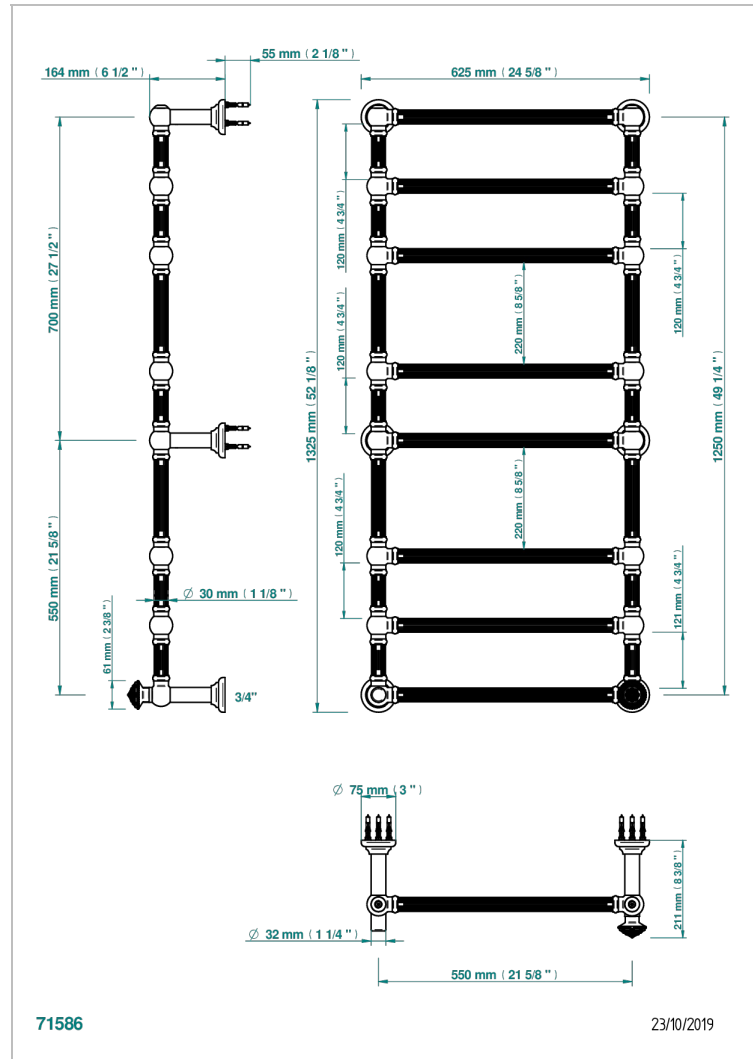

AMOUR DE TRIANON

G24-TWF8H1

Traditional towel warmer with fluted tube, 8 rails, 625 mm x 1325 mm, hydronic with 1 stylised handle

THG[®]
PARIS

CARACTERÍSTICAS

- Amour de Trianon
- Traditional towel warmer with fluted tube, 8 rails, 625 mm x 1325 mm, hydronic with 1 stylised handle

ESPECIFICACIONES TÉCNICAS

- Pression : 0,5 bars < P < 3 bars (recommandée)
- Pressure : 7.25 psi < P < 43.5 psi (advised)
- Température eau maximale conseillée : 60°C
- Maximum water temperature advised: 140°F
- Hauteur minimale au sol (maximum height from the ground) : 60 cm (24")
- Puissance / Power : 171W à Delta T 30

ACABADOS DISPONIBLES

Bronce claro - D01
Cromo - A02
Cromo mate - C02
Dorado - F01
Dorado mate - F07
Dorado pálido - F30

Dorado pálido mate (sin barniz) - F31
Níquel - B01
Níquel mate - C01