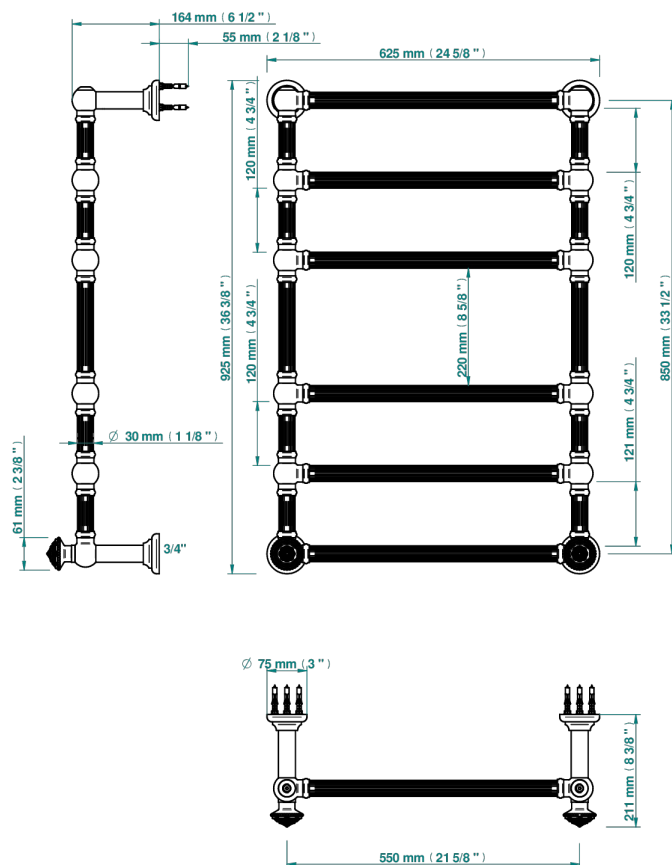

AMOUR DE TRIANON

G24-TWF6H2

Traditional towel warmer with fluted tube, 6 rails, 625 mm x 925 mm, hydronic with 2 stylised handles

THG[®]
PARIS

71585

23/10/2019

CHARACTERISTIC

- Amour de Trianon
- Traditional towel warmer with fluted tube, 6 rails, 625 mm x 925 mm, hydronic with 2 stylised handles

TECHNICAL SPECS

- Pression : 0,5 bars < P < 3 bars (recommandée)
- Pressure : 7.25 psi < P < 43.5 psi (advised)
- Température eau maximale conseillée : 60°C
- Maximum water temperature advised: 140°F
- Hauteur minimale au sol (maximum height from the ground) : 60 cm (24")
- Puissance / Power : 128W à Delta T 30