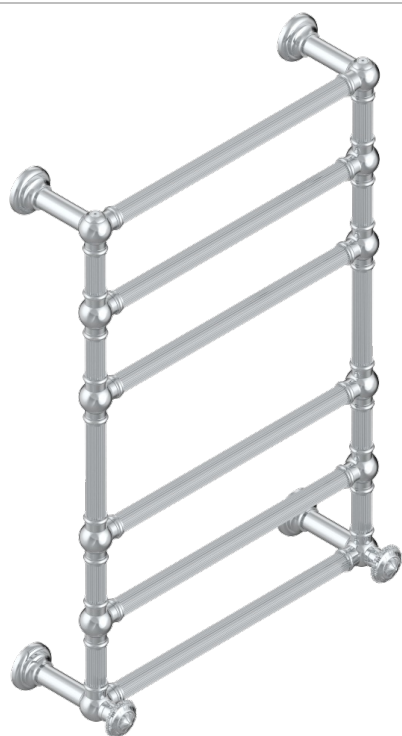

AMOUR DE TRIANON

G24-TWF6H2

Traditional towel warmer with fluted tube, 6 rails, 625 mm x 925 mm, hydronic with 2 stylised handles

THG[®]
PARIS

71585

23/10/2019

CHARACTERISTIC

- Amour de Trianon
- Traditional towel warmer with fluted tube, 6 rails, 625 mm x 925 mm, hydronic with 2 stylised handles

TECHNICAL SPECS

- Pression : 0,5 bars < P < 3 bars (recommandée)
- Pressure : 7.25 psi < P < 43.5 psi (advised)
- Température eau maximale conseillée : 60°C
- Maximum water temperature advised: 140°F
- Hauteur minimale au sol (maximum height from the ground) : 60 cm (24")
- Puissance / Power : 128W à Delta T 30

AVAILABLE FINITIONS

Lacquered light bronze - D01
Matt chrome - C02
Matt gold - F07
Matt nickel (color finish) - C01
Polished chrome (color finish) - A02
Polished gold (color finish) - F01

Polished nickel - B01
Soft gold - F30
Soft matt gold - F31