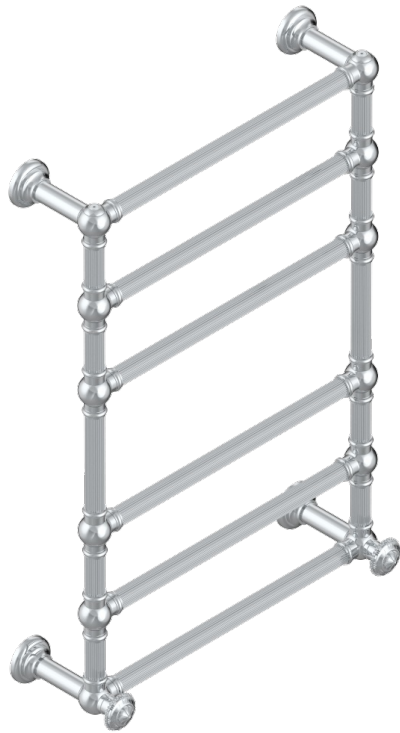

AMOUR DE TRIANON

G24-TWF6H2

Traditional towel warmer with fluted tube, 6 rails, 625 mm x 925 mm, hydronic with 2 stylised handles

THG[®]
PARIS

CARACTERÍSTICAS

- Amour de Trianon
- Traditional towel warmer with fluted tube, 6 rails, 625 mm x 925 mm, hydronic with 2 stylised handles

ESPECIFICACIONES TÉCNICAS

- Pression : 0,5 bars < P < 3 bars (recommandée)
- Pressure : 7.25 psi < P < 43.5 psi (advised)
- Température eau maximale conseillée : 60°C
- Maximum water temperature advised: 140°F
- Hauteur minimale au sol (maximum height from the ground) : 60 cm (24")
- Puissance / Power : 128W à Delta T 30

ACABADOS DISPONIBLES

Bronce claro - D01
Cromo - A02
Cromo mate - C02
Dorado - F01
Dorado mate - F07
Dorado pálido - F30

Dorado pálido mate (sin barniz) - F31
Niquel - B01
Niquel mate - C01