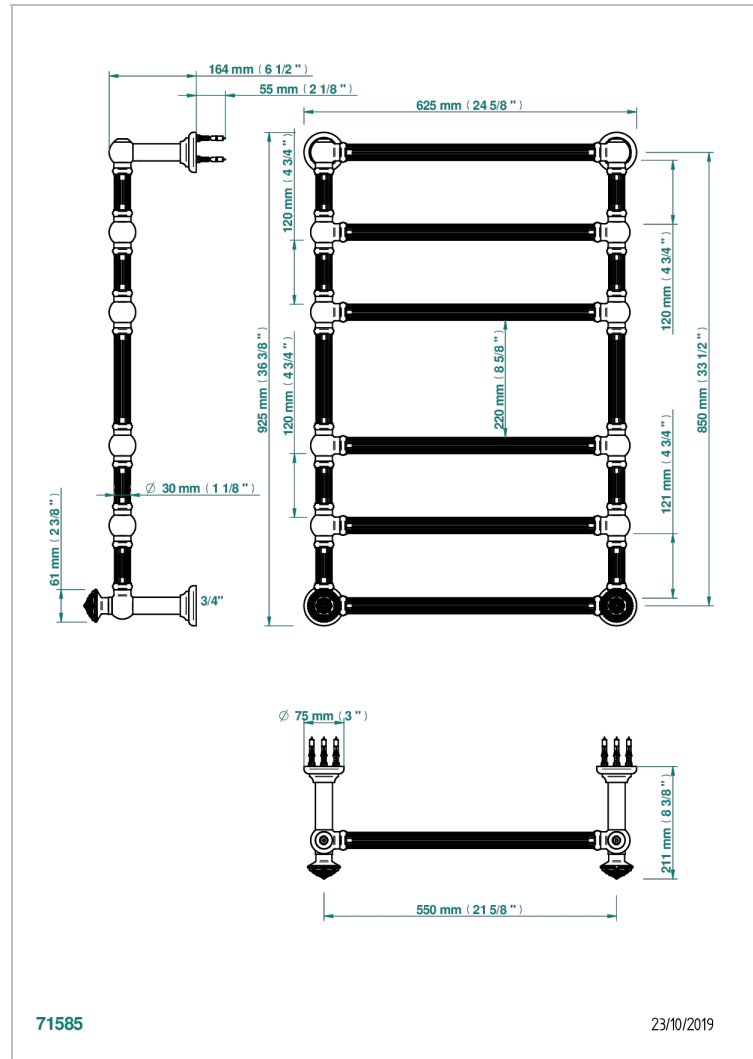

AMOUR DE TRIANON

G24-TWF6H2

Traditional towel warmer with fluted tube, 6 rails, 625 mm x 925 mm, hydronic with 2 stylised handles

THG[®]
PARIS

CARACTERÍSTICAS

- Amour de Trianon
- Traditional towel warmer with fluted tube, 6 rails, 625 mm x 925 mm, hydronic with 2 stylised handles

ESPECIFICACIONES TÉCNICAS

- Pression : 0,5 bars < P < 3 bars (recommandée)
- Pressure : 7.25 psi < P < 43.5 psi (advised)
- Température eau maximale conseillée : 60°C
- Maximum water temperature advised: 140°F
- Hauteur minimale au sol (maximum height from the ground) : 60 cm (24")
- Puissance / Power : 128W à Delta T 30