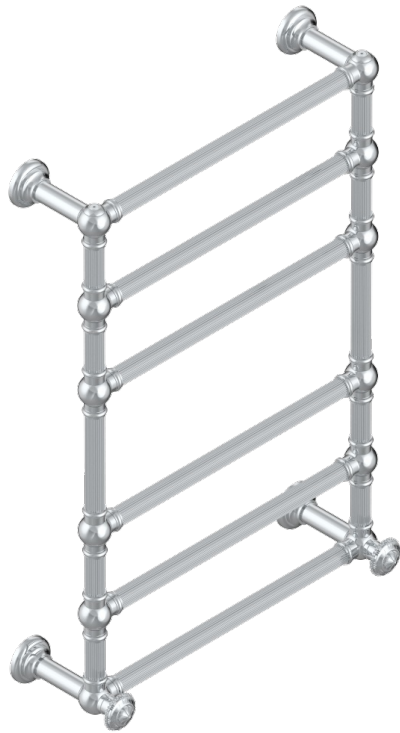

AMOUR DE TRIANON

G24-TWF6H2

Traditional towel warmer with fluted tube, 6 rails, 625 mm x 925 mm, hydronic with 2 stylised handles

THG[®]
PARIS

71585

23/10/2019

CHARACTERISTIC

- Amour de Trianon
- Traditional towel warmer with fluted tube, 6 rails, 625 mm x 925 mm, hydronic with 2 stylised handles

TECHNICAL SPECS

- Pression : 0,5 bars < P < 3 bars (recommandée)
- Pressure : 7.25 psi < P < 43.5 psi (advised)
- Température eau maximale conseillée : 60°C
- Maximum water temperature advised: 140°F
- Hauteur minimale au sol (maximum height from the ground) : 60 cm (24")
- Puissance / Power : 128W à Delta T 30

AVAILABLE FINITIONS

Lacquered light bronze - D01
Matt chrome - C02
Matt gold - F07
Matt nickel (color finish) - C01
Polished chrome (color finish) - A02
Polished gold (color finish) - F01

Polished nickel - B01
Soft gold - F30
Soft matt gold - F31