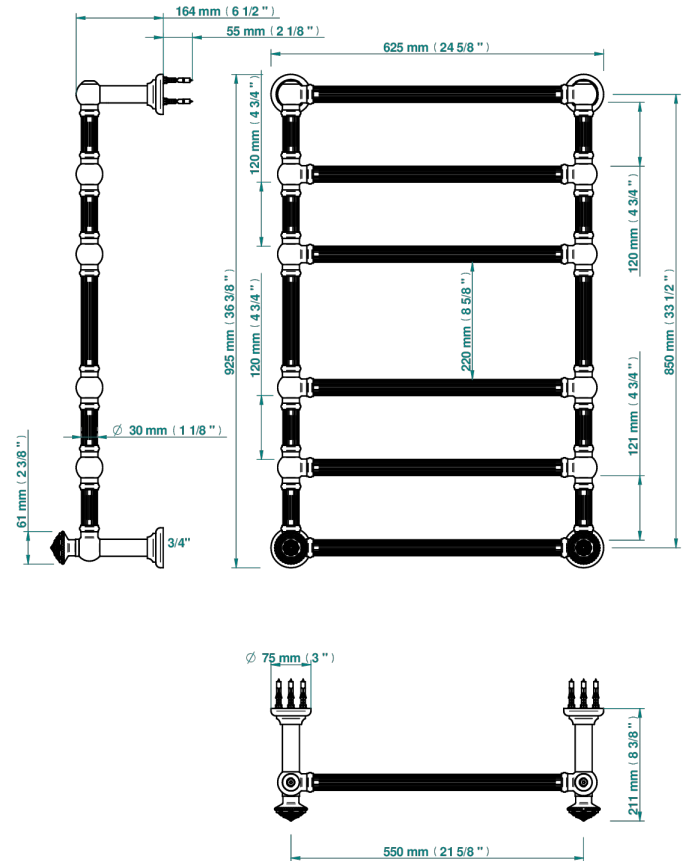

AMOUR DE TRIANON

G24-TWF6H2

Traditional towel warmer with fluted tube, 6 rails, 625 mm x 925 mm, hydronic with 2 stylised handles

THG[®]
PARIS

71585

23/10/2019

CHARACTERISTIC

- Amour de Trianon
- Traditional towel warmer with fluted tube, 6 rails, 625 mm x 925 mm, hydronic with 2 stylised handles

TECHNICAL SPECS

- Pression : 0,5 bars < P < 3 bars (recommandée)
- Pressure : 7.25 psi < P < 43.5 psi (advised)
- Température eau maximale conseillée : 60°C
- Maximum water temperature advised: 140°F
- Hauteur minimale au sol (maximum height from the ground) : 60 cm (24")
- Puissance / Power : 128W à Delta T 30