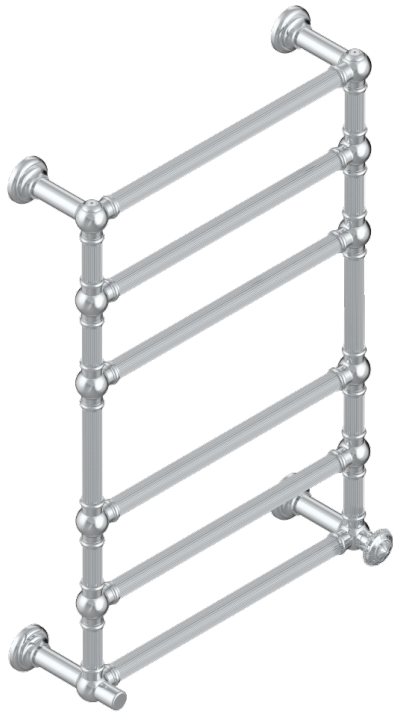

AMOUR DE TRIANON

G24-TWF6H1

Traditional towel warmer with fluted tube, 6 rails, 625 mm x 925 mm, hydronic with 1 stylised handle

THG[®]
PARIS

71584

22/10/2019

CARACTERÍSTICAS

- Amour de Trianon
- Traditional towel warmer with fluted tube, 6 rails, 625 mm x 925 mm, hydronic with 1 stylised handle

ESPECIFICACIONES TÉCNICAS

- Pression : 0,5 bars < P < 3 bars (recommandée)
- Pressure : 7.25 psi < P < 43.5 psi (advised)
- Température eau maximale conseillée : 60°C
- Maximum water temperature advised: 140°F
- Hauteur minimale au sol (maximum height from the ground) : 60 cm (24")
- Puissance / Power : 128W à Delta T 30

ACABADOS DISPONIBLES

Bronce claro - D01
Cromo - A02
Cromo mate - C02
Dorado - F01
Dorado mate - F07
Dorado pálido - F30

Dorado pálido mate (sin barniz) - F31
Niquel - B01
Niquel mate - C01