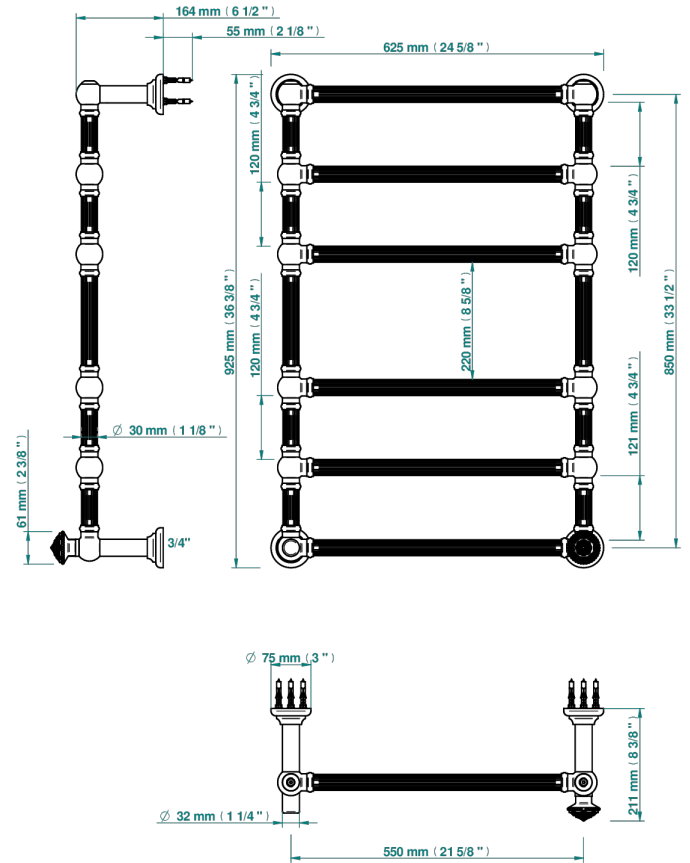

AMOUR DE TRIANON

G24-TWF6H1

Traditional towel warmer with fluted tube, 6 rails, 625 mm x 925 mm, hydronic with 1 stylised handle

THG[®]
PARIS

71584

22/10/2019

CARACTERÍSTICAS

- Amour de Trianon
- Traditional towel warmer with fluted tube, 6 rails, 625 mm x 925 mm, hydronic with 1 stylised handle

ESPECIFICACIONES TÉCNICAS

- Pression : 0,5 bars < P < 3 bars (recommandée)
- Pressure : 7.25 psi < P < 43.5 psi (advised)
- Température eau maximale conseillée : 60°C
- Maximum water temperature advised: 140°F
- Hauteur minimale au sol (maximum height from the ground) : 60 cm (24")
- Puissance / Power : 128W à Delta T 30