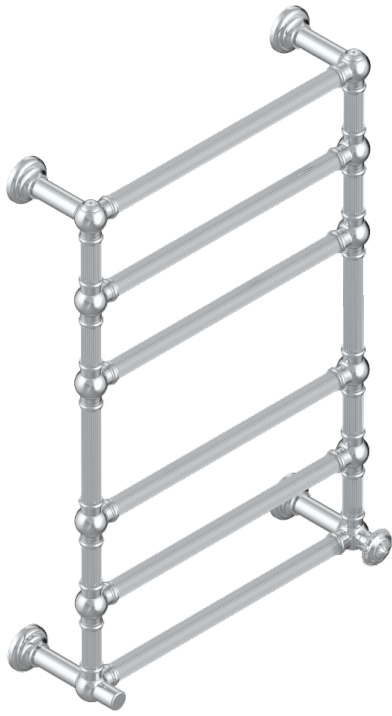

AMOUR DE TRIANON

G24-TWF6H1

Traditional towel warmer with fluted tube, 6 rails, 625 mm x 925 mm, hydronic with 1 stylised handle

THG[®]
PARIS

71584

22/10/2019

CARACTERÍSTICAS

- Amour de Trianon
- Traditional towel warmer with fluted tube, 6 rails, 625 mm x 925 mm, hydronic with 1 stylised handle

ESPECIFICACIONES TÉCNICAS

- Pression : 0,5 bars < P < 3 bars (recommandée)
- Pressure : 7.25 psi < P < 43.5 psi (advised)
- Température eau maximale conseillée : 60°C
- Maximum water temperature advised: 140°F
- Hauteur minimale au sol (maximum height from the ground) : 60 cm (24")
- Puissance / Power : 128W à Delta T 30

ACABADOS DISPONIBLES

Bronce claro - D01
Cromo - A02
Cromo mate - C02
Dorado - F01
Dorado mate - F07
Dorado pálido - F30

Dorado pálido mate (sin barniz) - F31
Niquel - B01
Niquel mate - C01