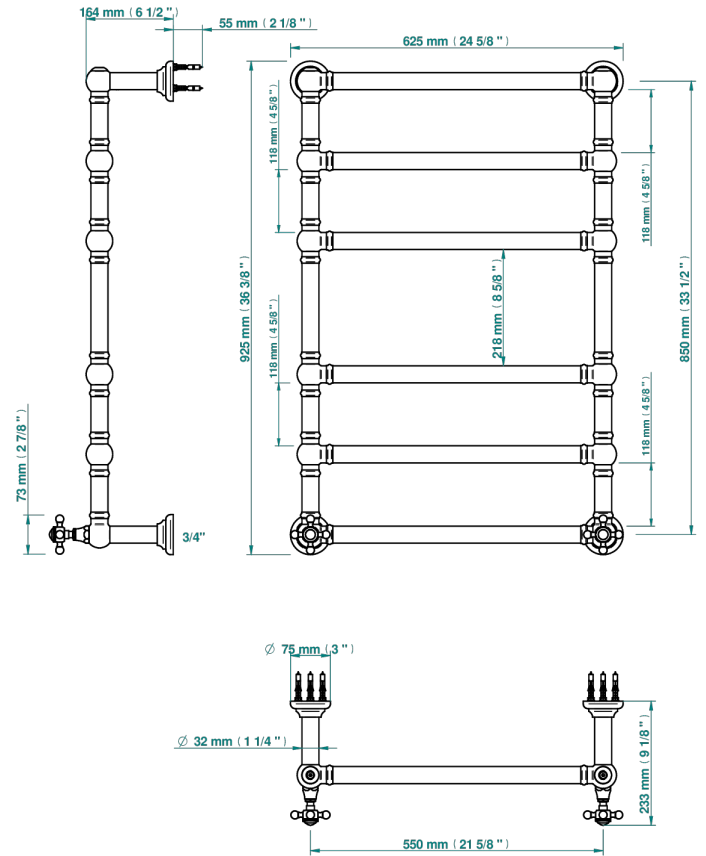

1900

G25-TWT6H2

Traditional towel warmer, 6 rails, 625 mm x 925 mm, hydronic with 2 stylised handles

71573

22/10/2019

CARACTERÍSTICAS

- 1900
- Traditional towel warmer, 6 rails, 625 mm x 925 mm, hydronic with 2 stylised handles

ESPECIFICACIONES TÉCNICAS

- Pression : 0,5 bars < P < 3 bars (recommandée)
- Pressure : 7.25 psi < P < 43.5 psi (advised)
- Température eau maximale conseillée : 60°C
- Maximum water temperature advised: 140°F
- Hauteur minimale au sol (maximum height from the ground) : 60 cm (24")
- Puissance / Power : 128W à Delta T 30