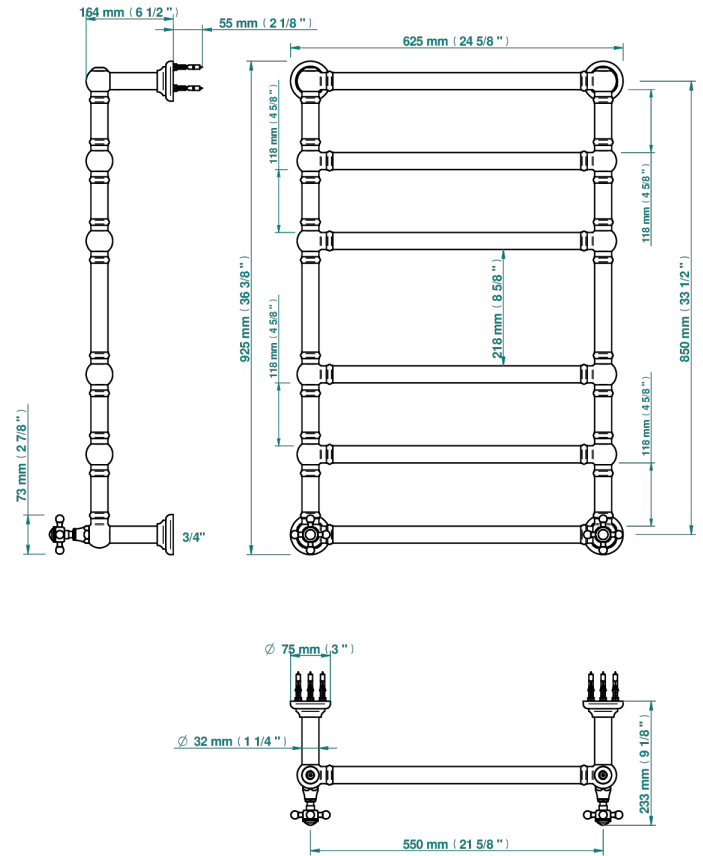

1900

G25-TWT6H2

Traditional towel warmer, 6 rails, 625 mm x 925 mm, hydronic with 2 stylised handles

71573

22/10/2019

CHARACTERISTIC

- 1900
- Traditional towel warmer, 6 rails, 625 mm x 925 mm, hydronic with 2 stylised handles

TECHNICAL SPECS

- Pression : 0,5 bars < P < 3 bars (recommandée)
- Pressure : 7.25 psi < P < 43.5 psi (advised)
- Température eau maximale conseillée : 60°C
- Maximum water temperature advised: 140°F
- Hauteur minimale au sol (maximum height from the ground) : 60 cm (24")
- Puissance / Power : 128W à Delta T 30