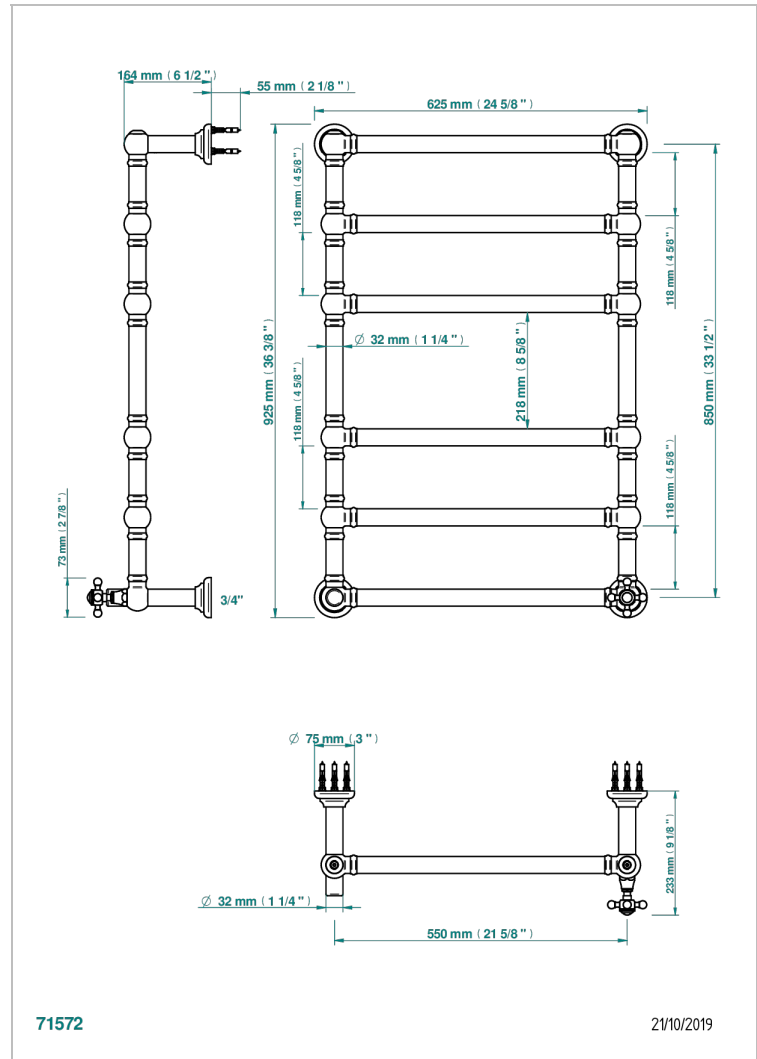

1900

G25-TWT6H1

Traditional towel warmer, 6 rails, 625 mm x 925 mm, hydronic with 1 stylised handle

CHARACTERISTIC

- 1900
- Traditional towel warmer, 6 rails, 625 mm x 925 mm, hydronic with 1 stylised handle

TECHNICAL SPECS

- Pression : 0,5 bars < P < 3 bars (recommandée)
- Pressure : 7.25 psi < P < 43.5 psi (advised)
- Température eau maximale conseillée : 60°C
- Maximum water temperature advised: 140°F
- Hauteur minimale au sol (maximum height from the ground) : 60 cm (24")
- Puissance / Power : 128W à Delta T 30