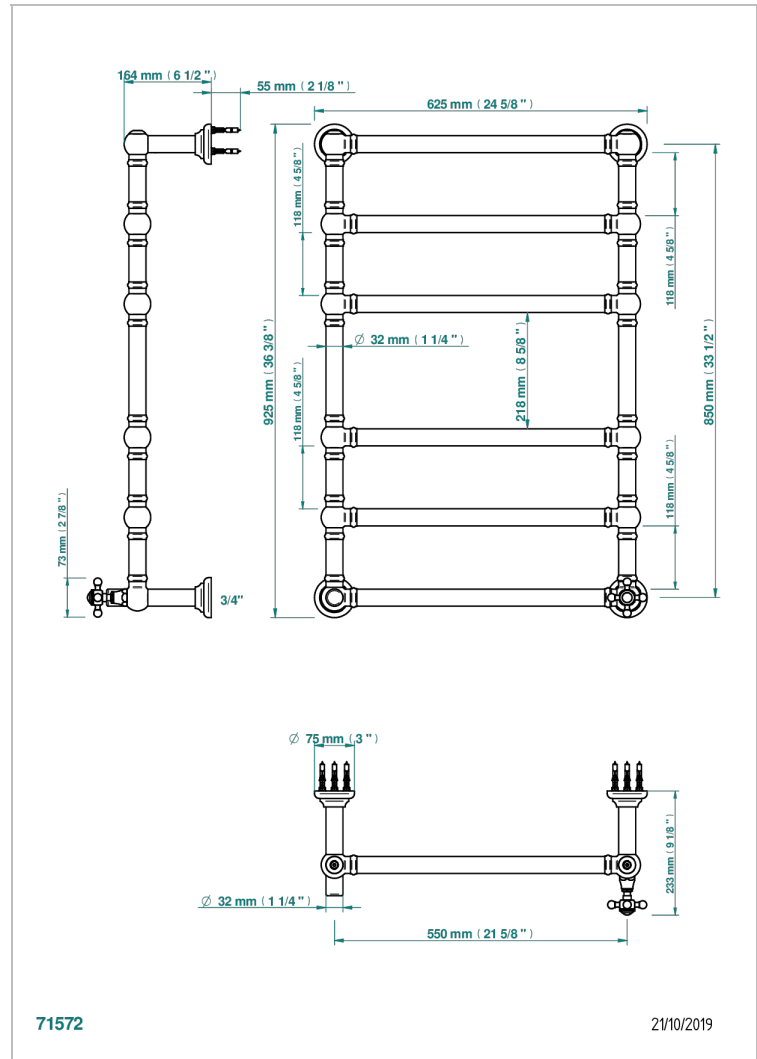

1900

G25-TWT6H1

Traditional towel warmer, 6 rails, 625 mm x 925 mm, hydronic with 1 stylised handle

CARACTERÍSTICAS

- 1900
- Traditional towel warmer, 6 rails, 625 mm x 925 mm, hydronic with 1 stylised handle

ESPECIFICACIONES TÉCNICAS

- Pression : 0,5 bars < P < 3 bars (recommandée)
- Pressure : 7.25 psi < P < 43.5 psi (advised)
- Température eau maximale conseillée : 60°C
- Maximum water temperature advised: 140°F
- Hauteur minimale au sol (maximum height from the ground) : 60 cm (24")
- Puissance / Power : 128W à Delta T 30