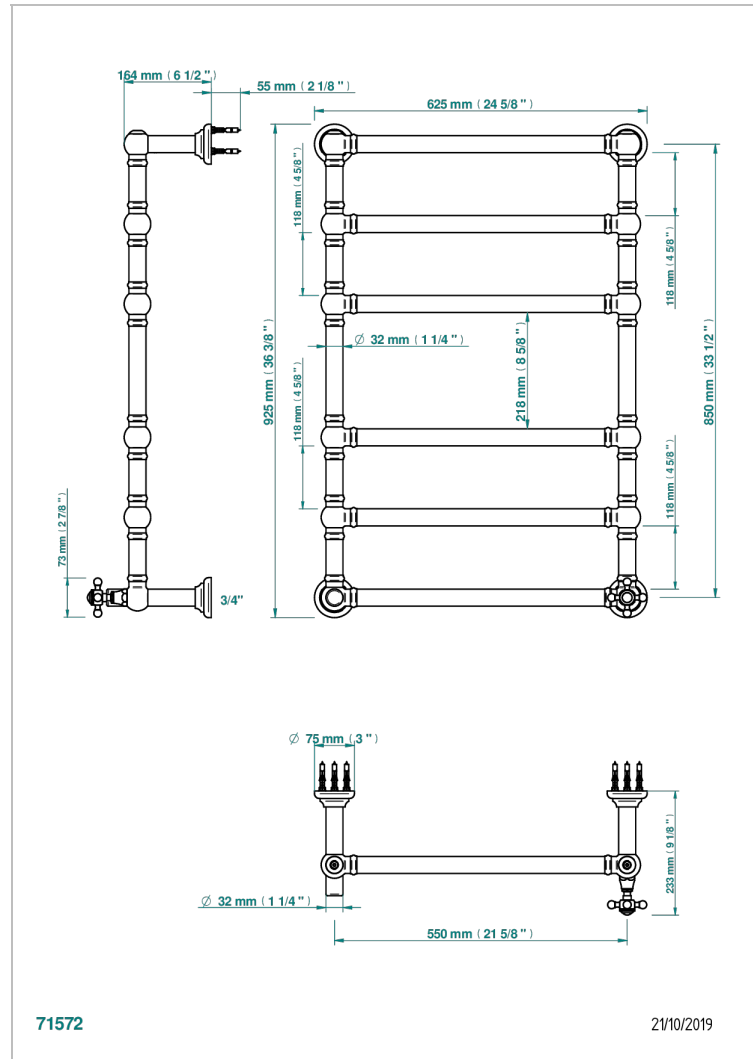

1900

G25-TWT6H1

Traditional towel warmer, 6 rails, 625 mm x 925 mm, hydronic with 1 stylised handle

CHARACTERISTIC

- 1900
- Traditional towel warmer, 6 rails, 625 mm x 925 mm, hydronic with 1 stylised handle

TECHNICAL SPECS

- Pression : 0,5 bars < P < 3 bars (recommandée)
- Pressure : 7.25 psi < P < 43.5 psi (advised)
- Température eau maximale conseillée : 60°C
- Maximum water temperature advised: 140°F
- Hauteur minimale au sol (maximum height from the ground) : 60 cm (24")
- Puissance / Power : 128W à Delta T 30